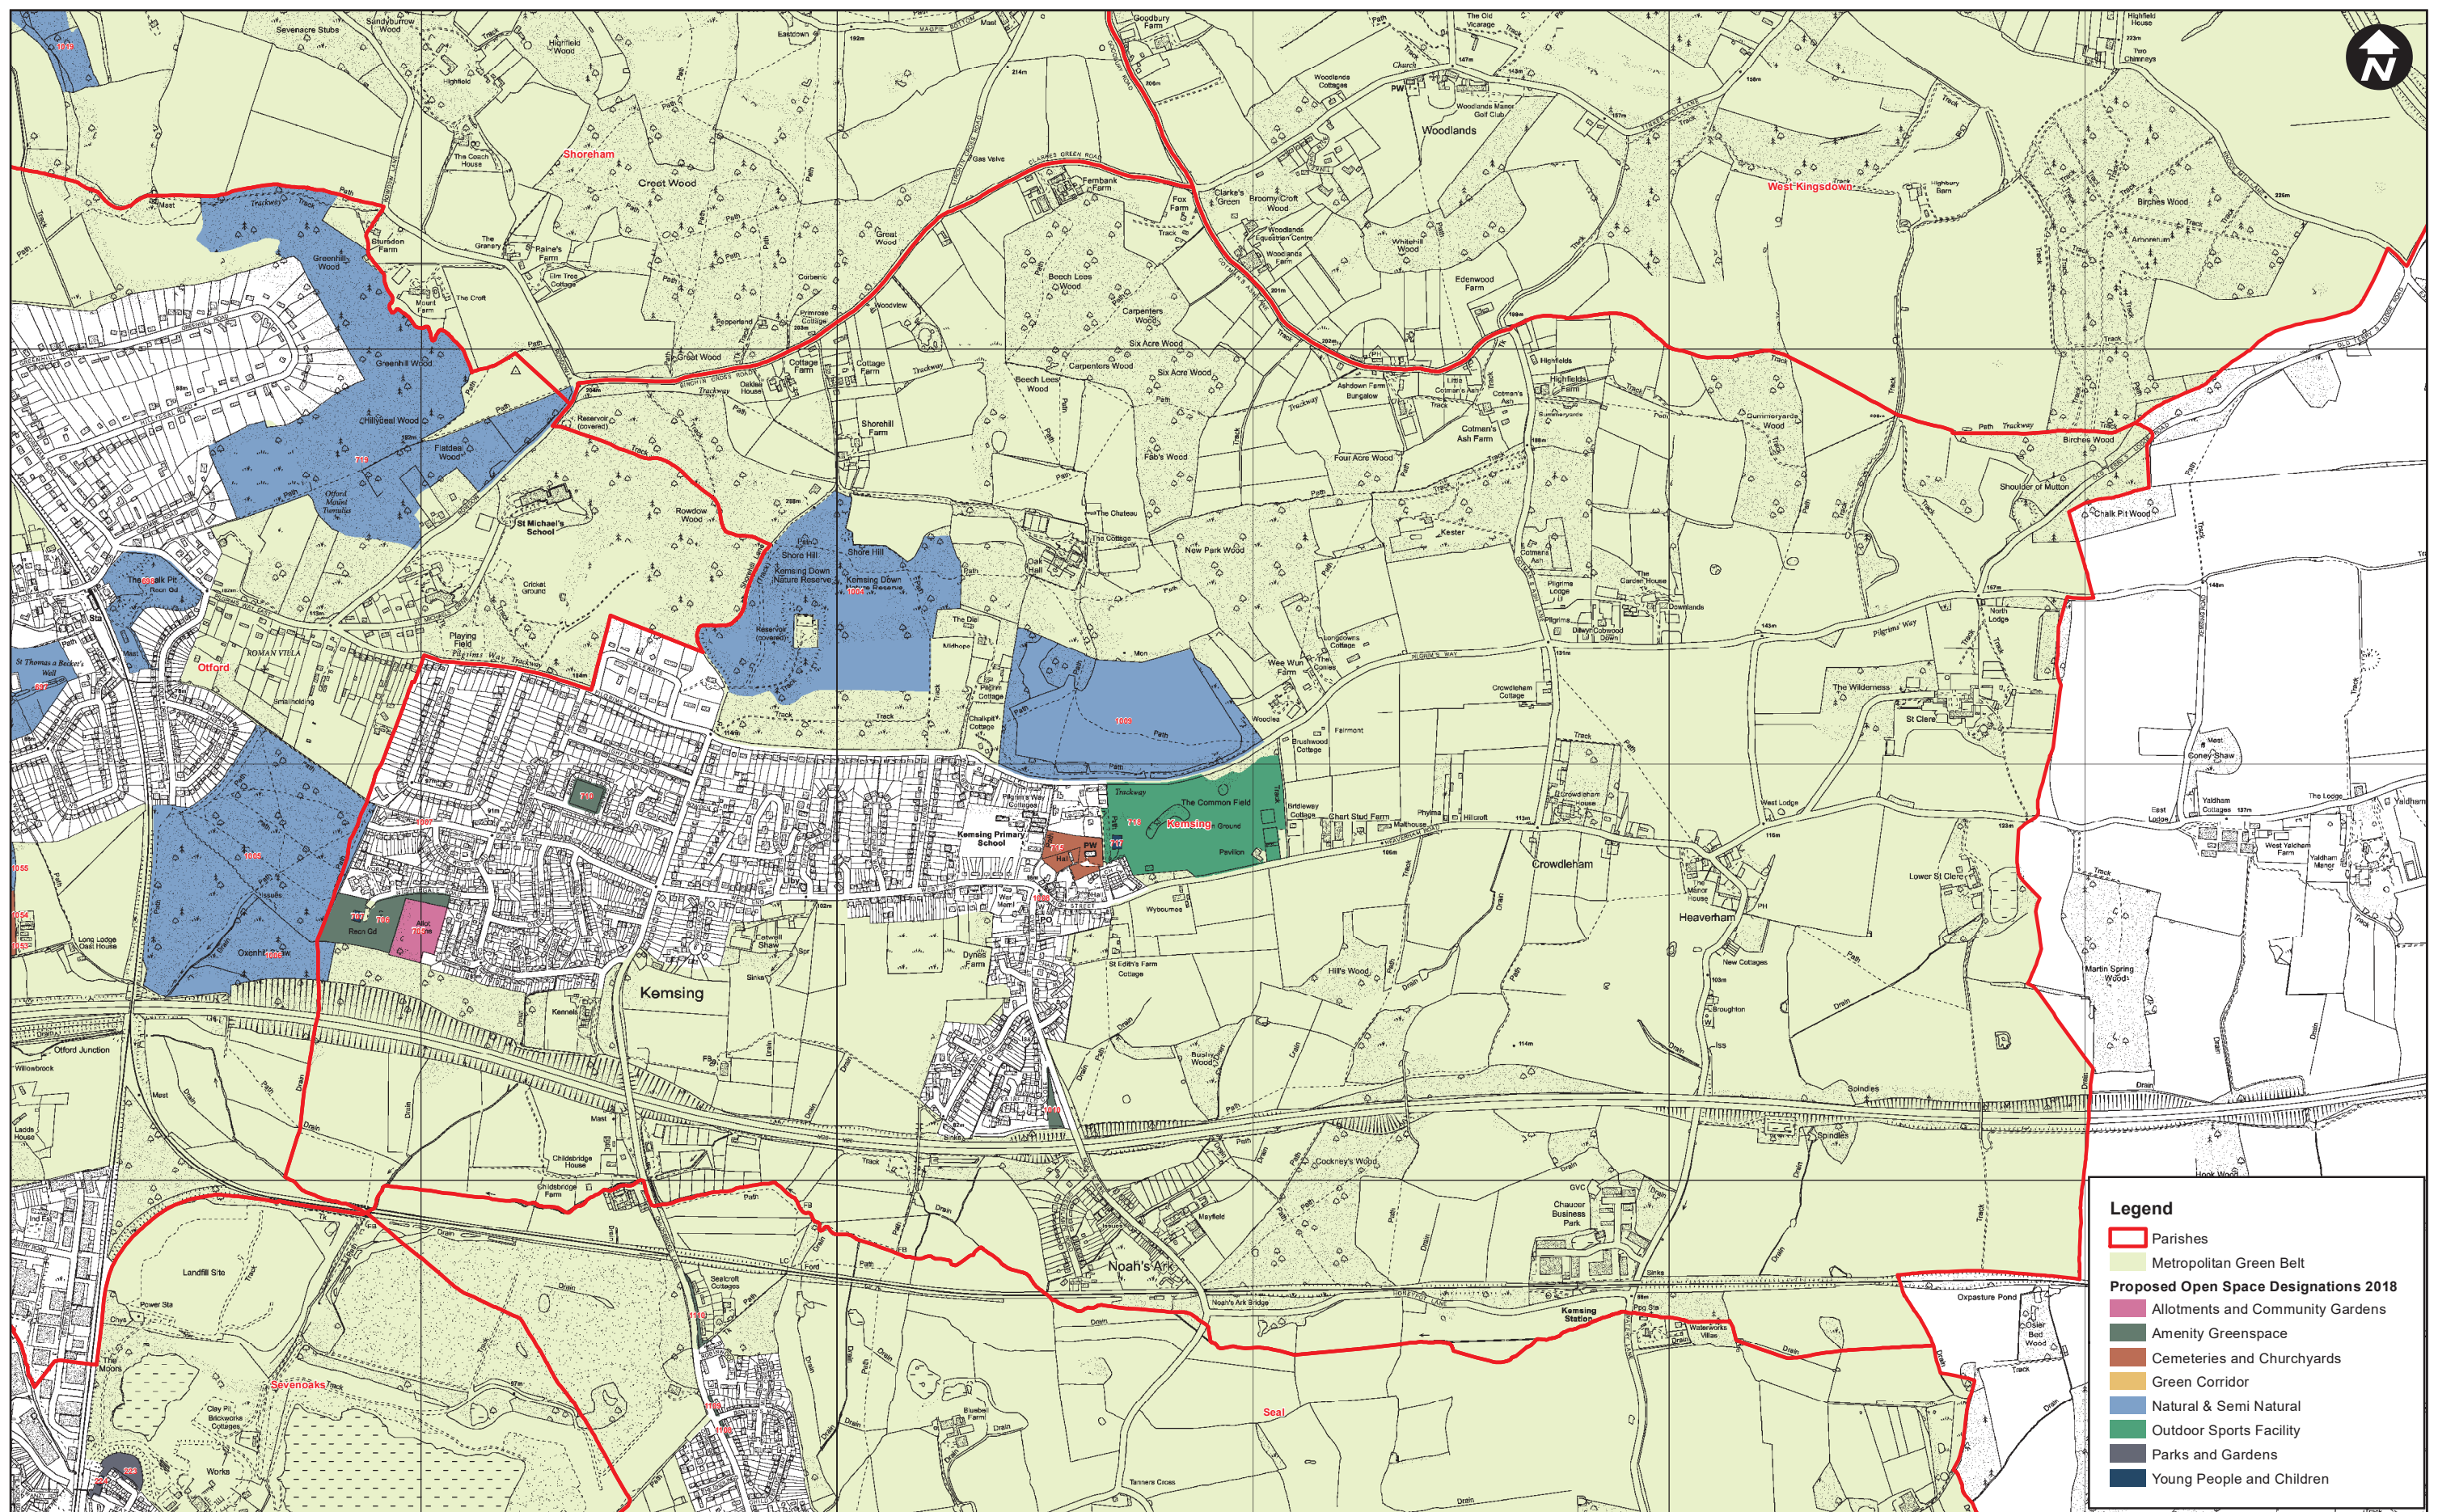

Hextable

Proposed Open Space Designations 2018

Scale: 1:9,000  
Date: June 2018

© Crown copyright and database rights 2018  
Ordnance Survey 100019428.

Produced by the GIS Team, Sevenoaks District Council