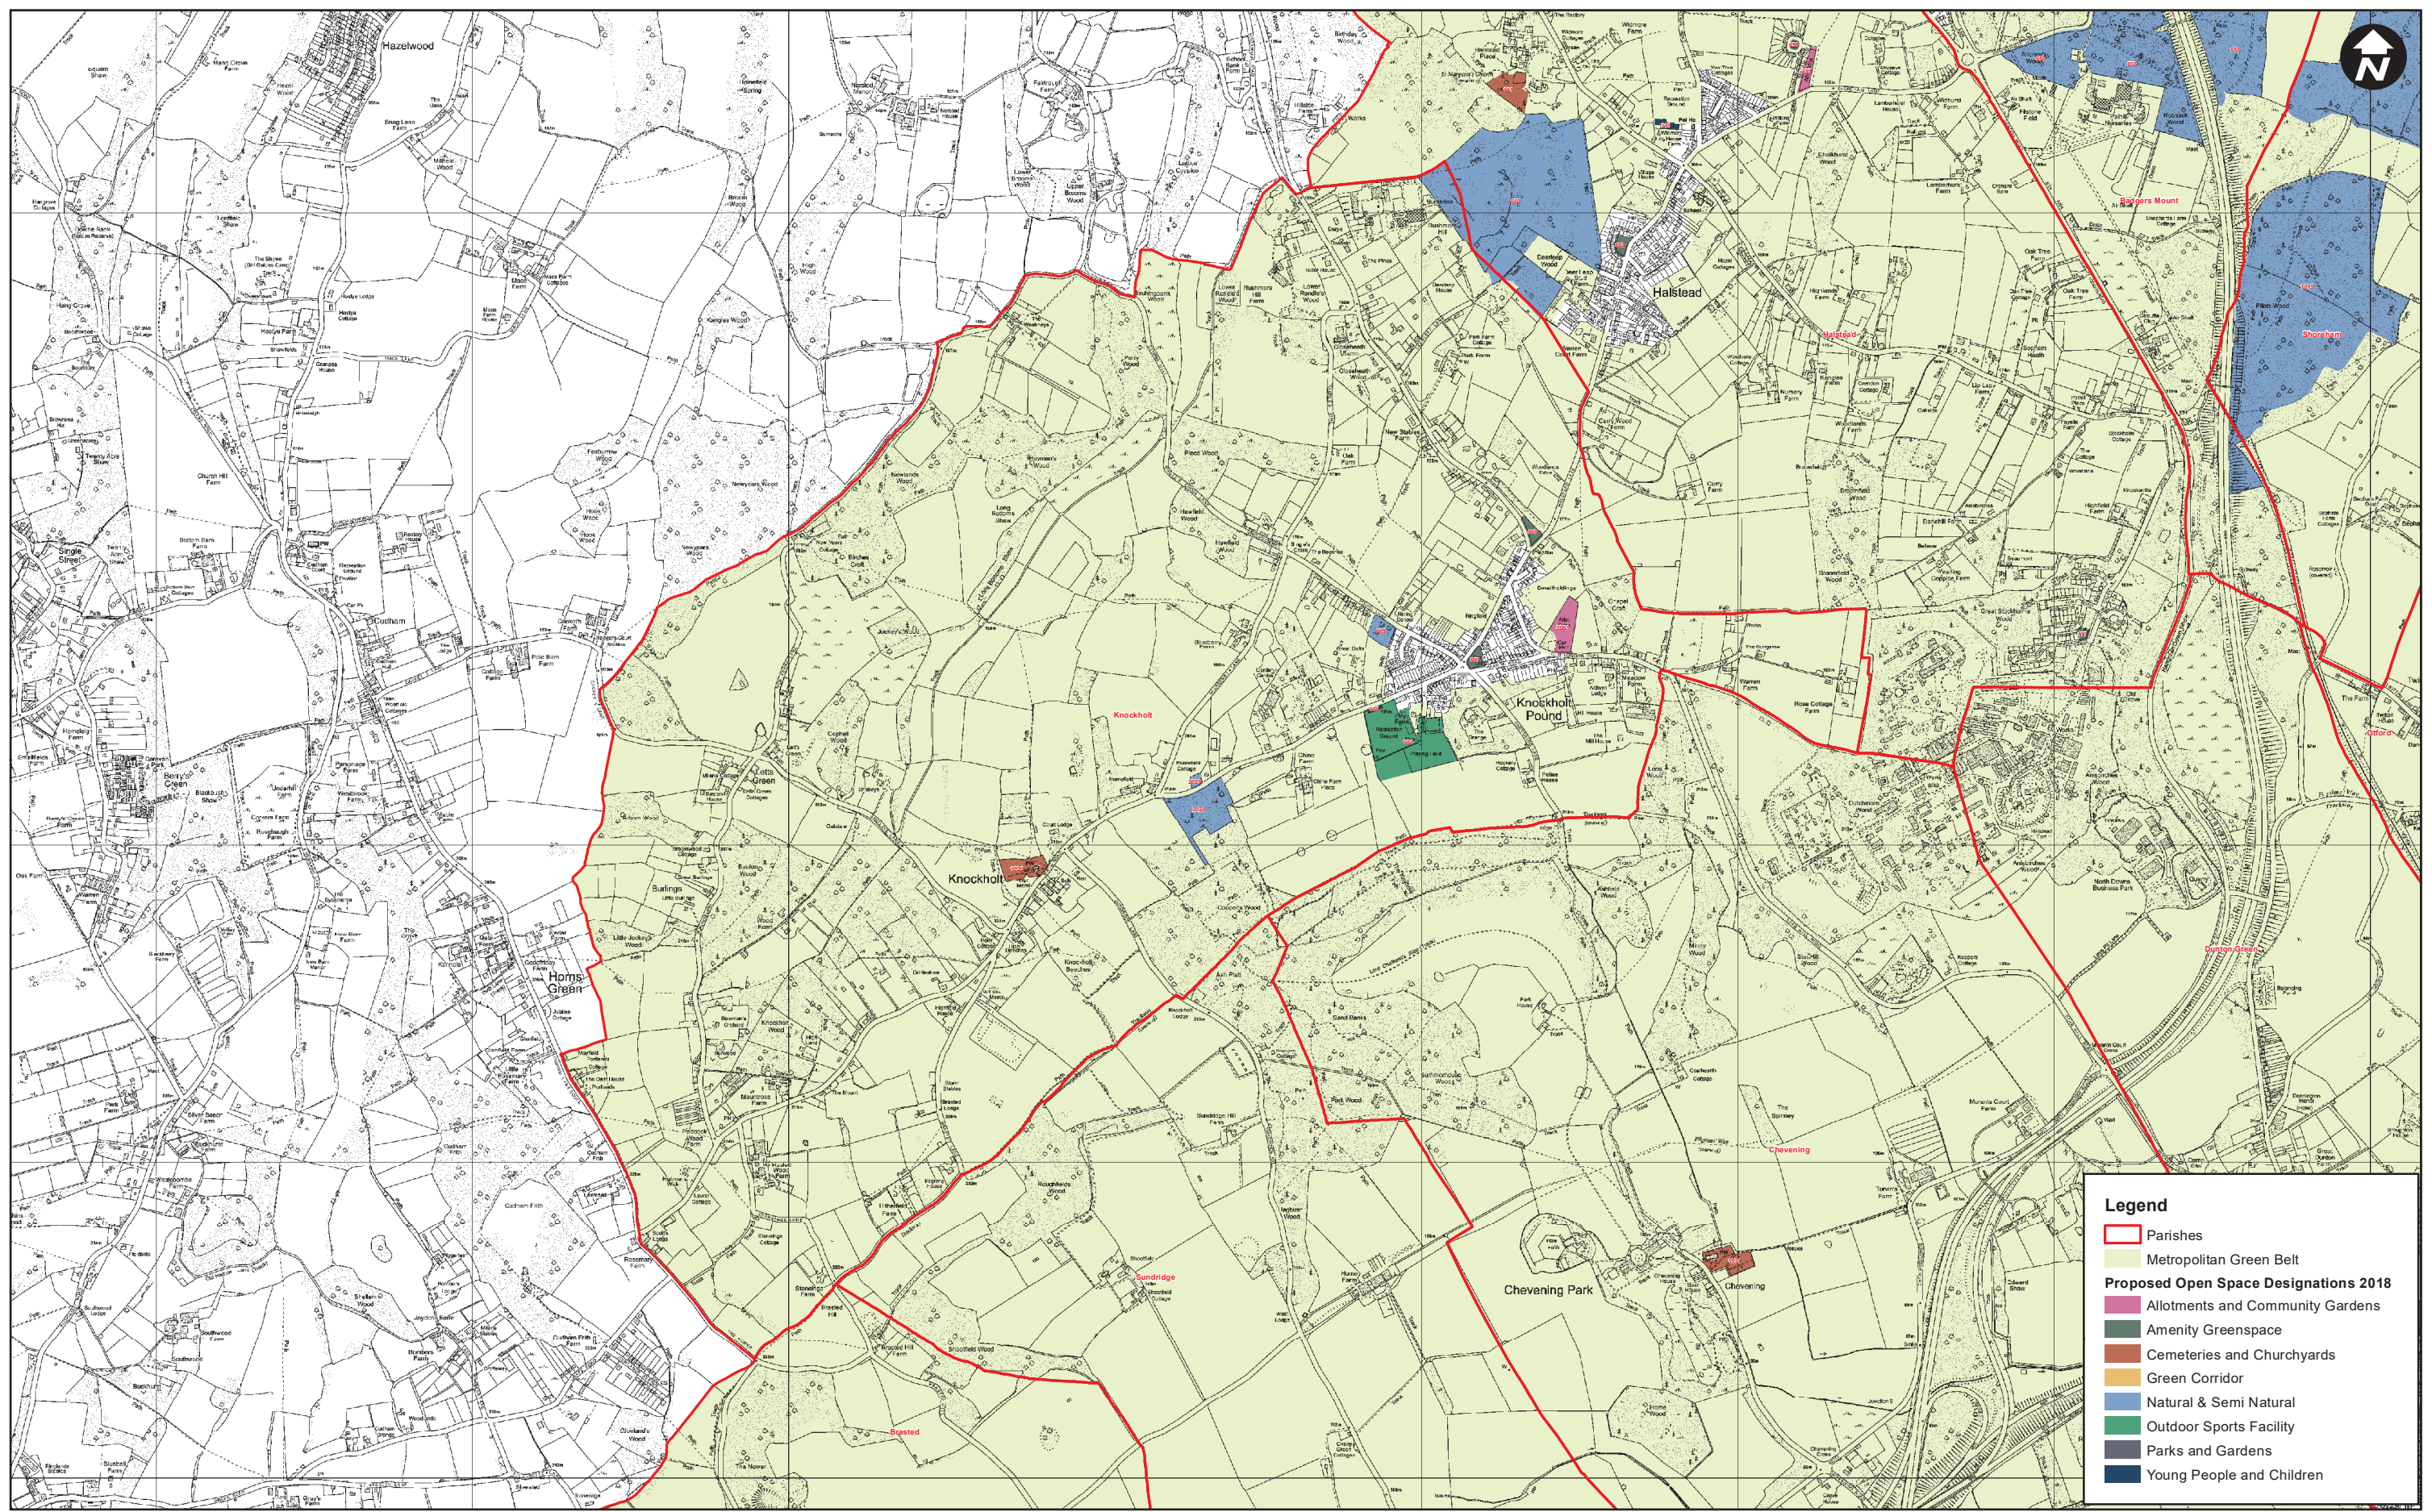

Legend

- Parishes
- Metropolitan Green Belt
- **Proposed Open Space Designations 2018**
- Allotments and Community Gardens
- Amenity Greenspace
- Cemeteries and Churchyards
- Green Corridor
- Natural & Semi Natural
- Outdoor Sports Facility
- Parks and Gardens
- Young People and Children

Knockholt

Proposed Open Space Designations 2018

Scale: 1:19,280
Date: June 2018

© Crown copyright and database rights 2018
Ordnance Survey 100019428.