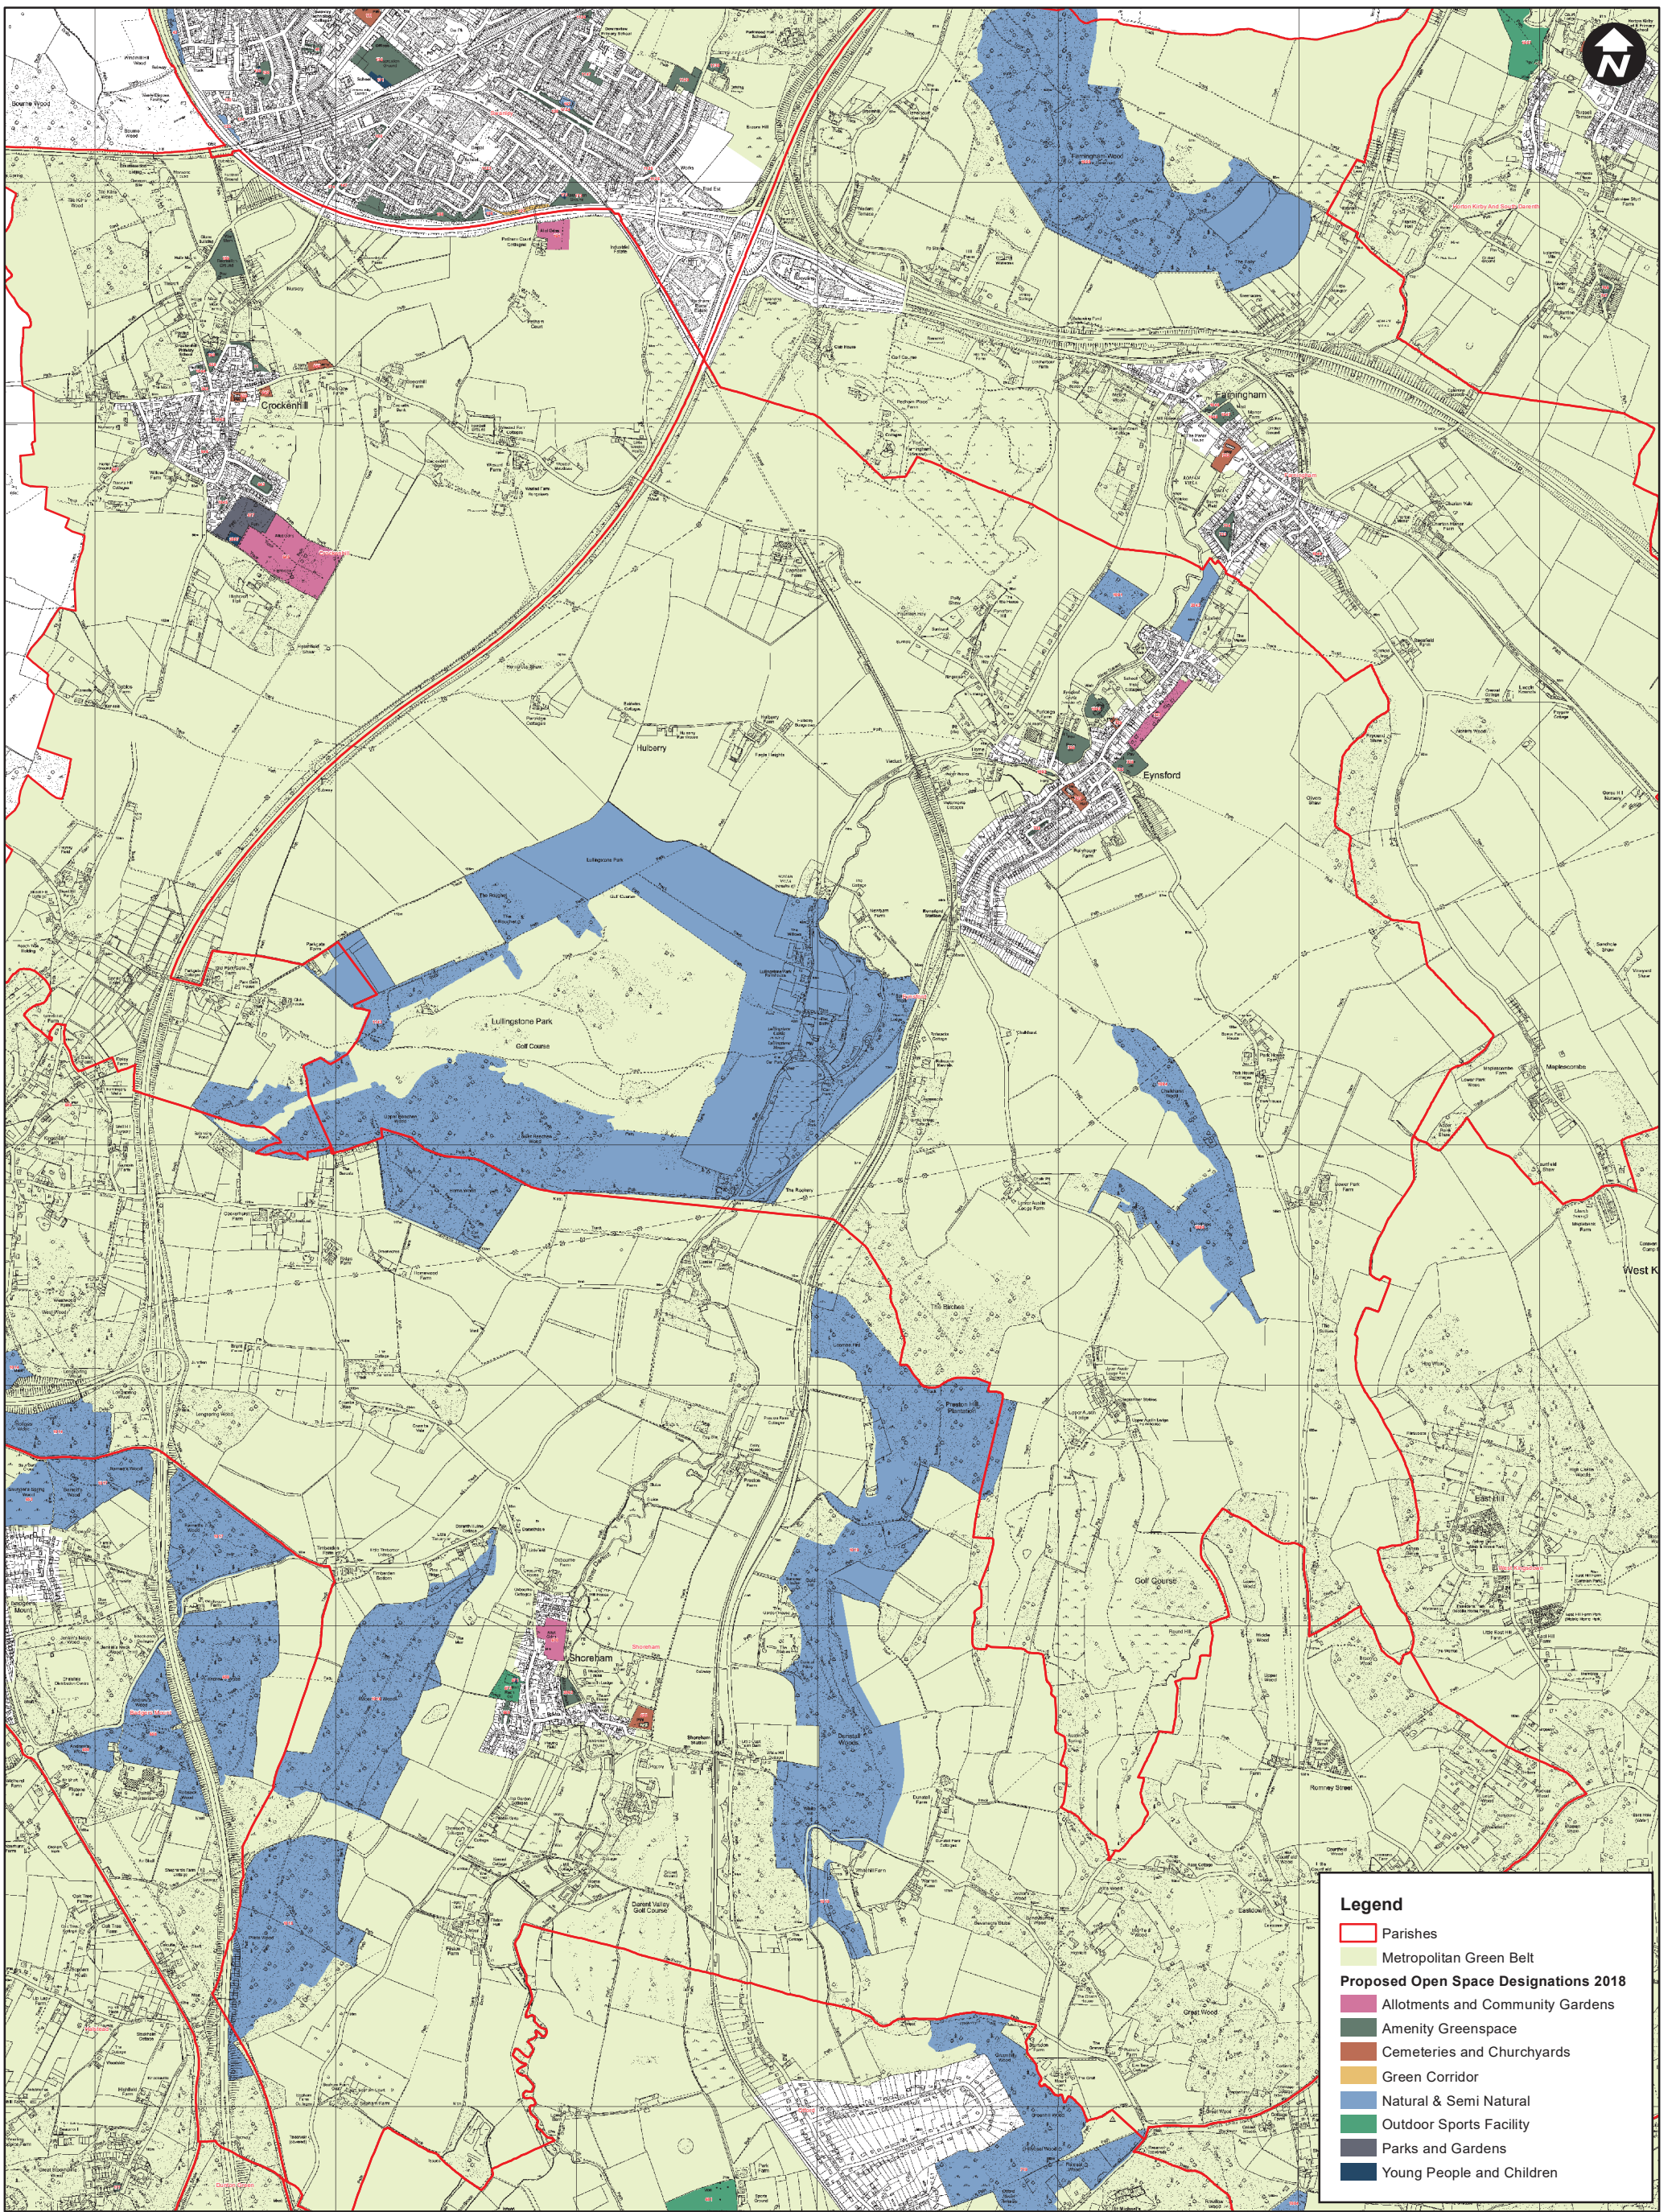

Cowden

Proposed Open Space Designations 2018

Scale: 1:19,310  
Date: June 2018

© Crown copyright and database rights 2018  
Ordnance Survey 100019428.

**Legend**

- Parishes
- Metropolitan Green Belt
- Proposed Open Space Designations 2018**
- Allotments and Community Gardens
- Amenity Greenspace
- Cemeteries and Churchyards
- Green Corridor
- Natural & Semi Natural
- Outdoor Sports Facility
- Parks and Gardens
- Young People and Children