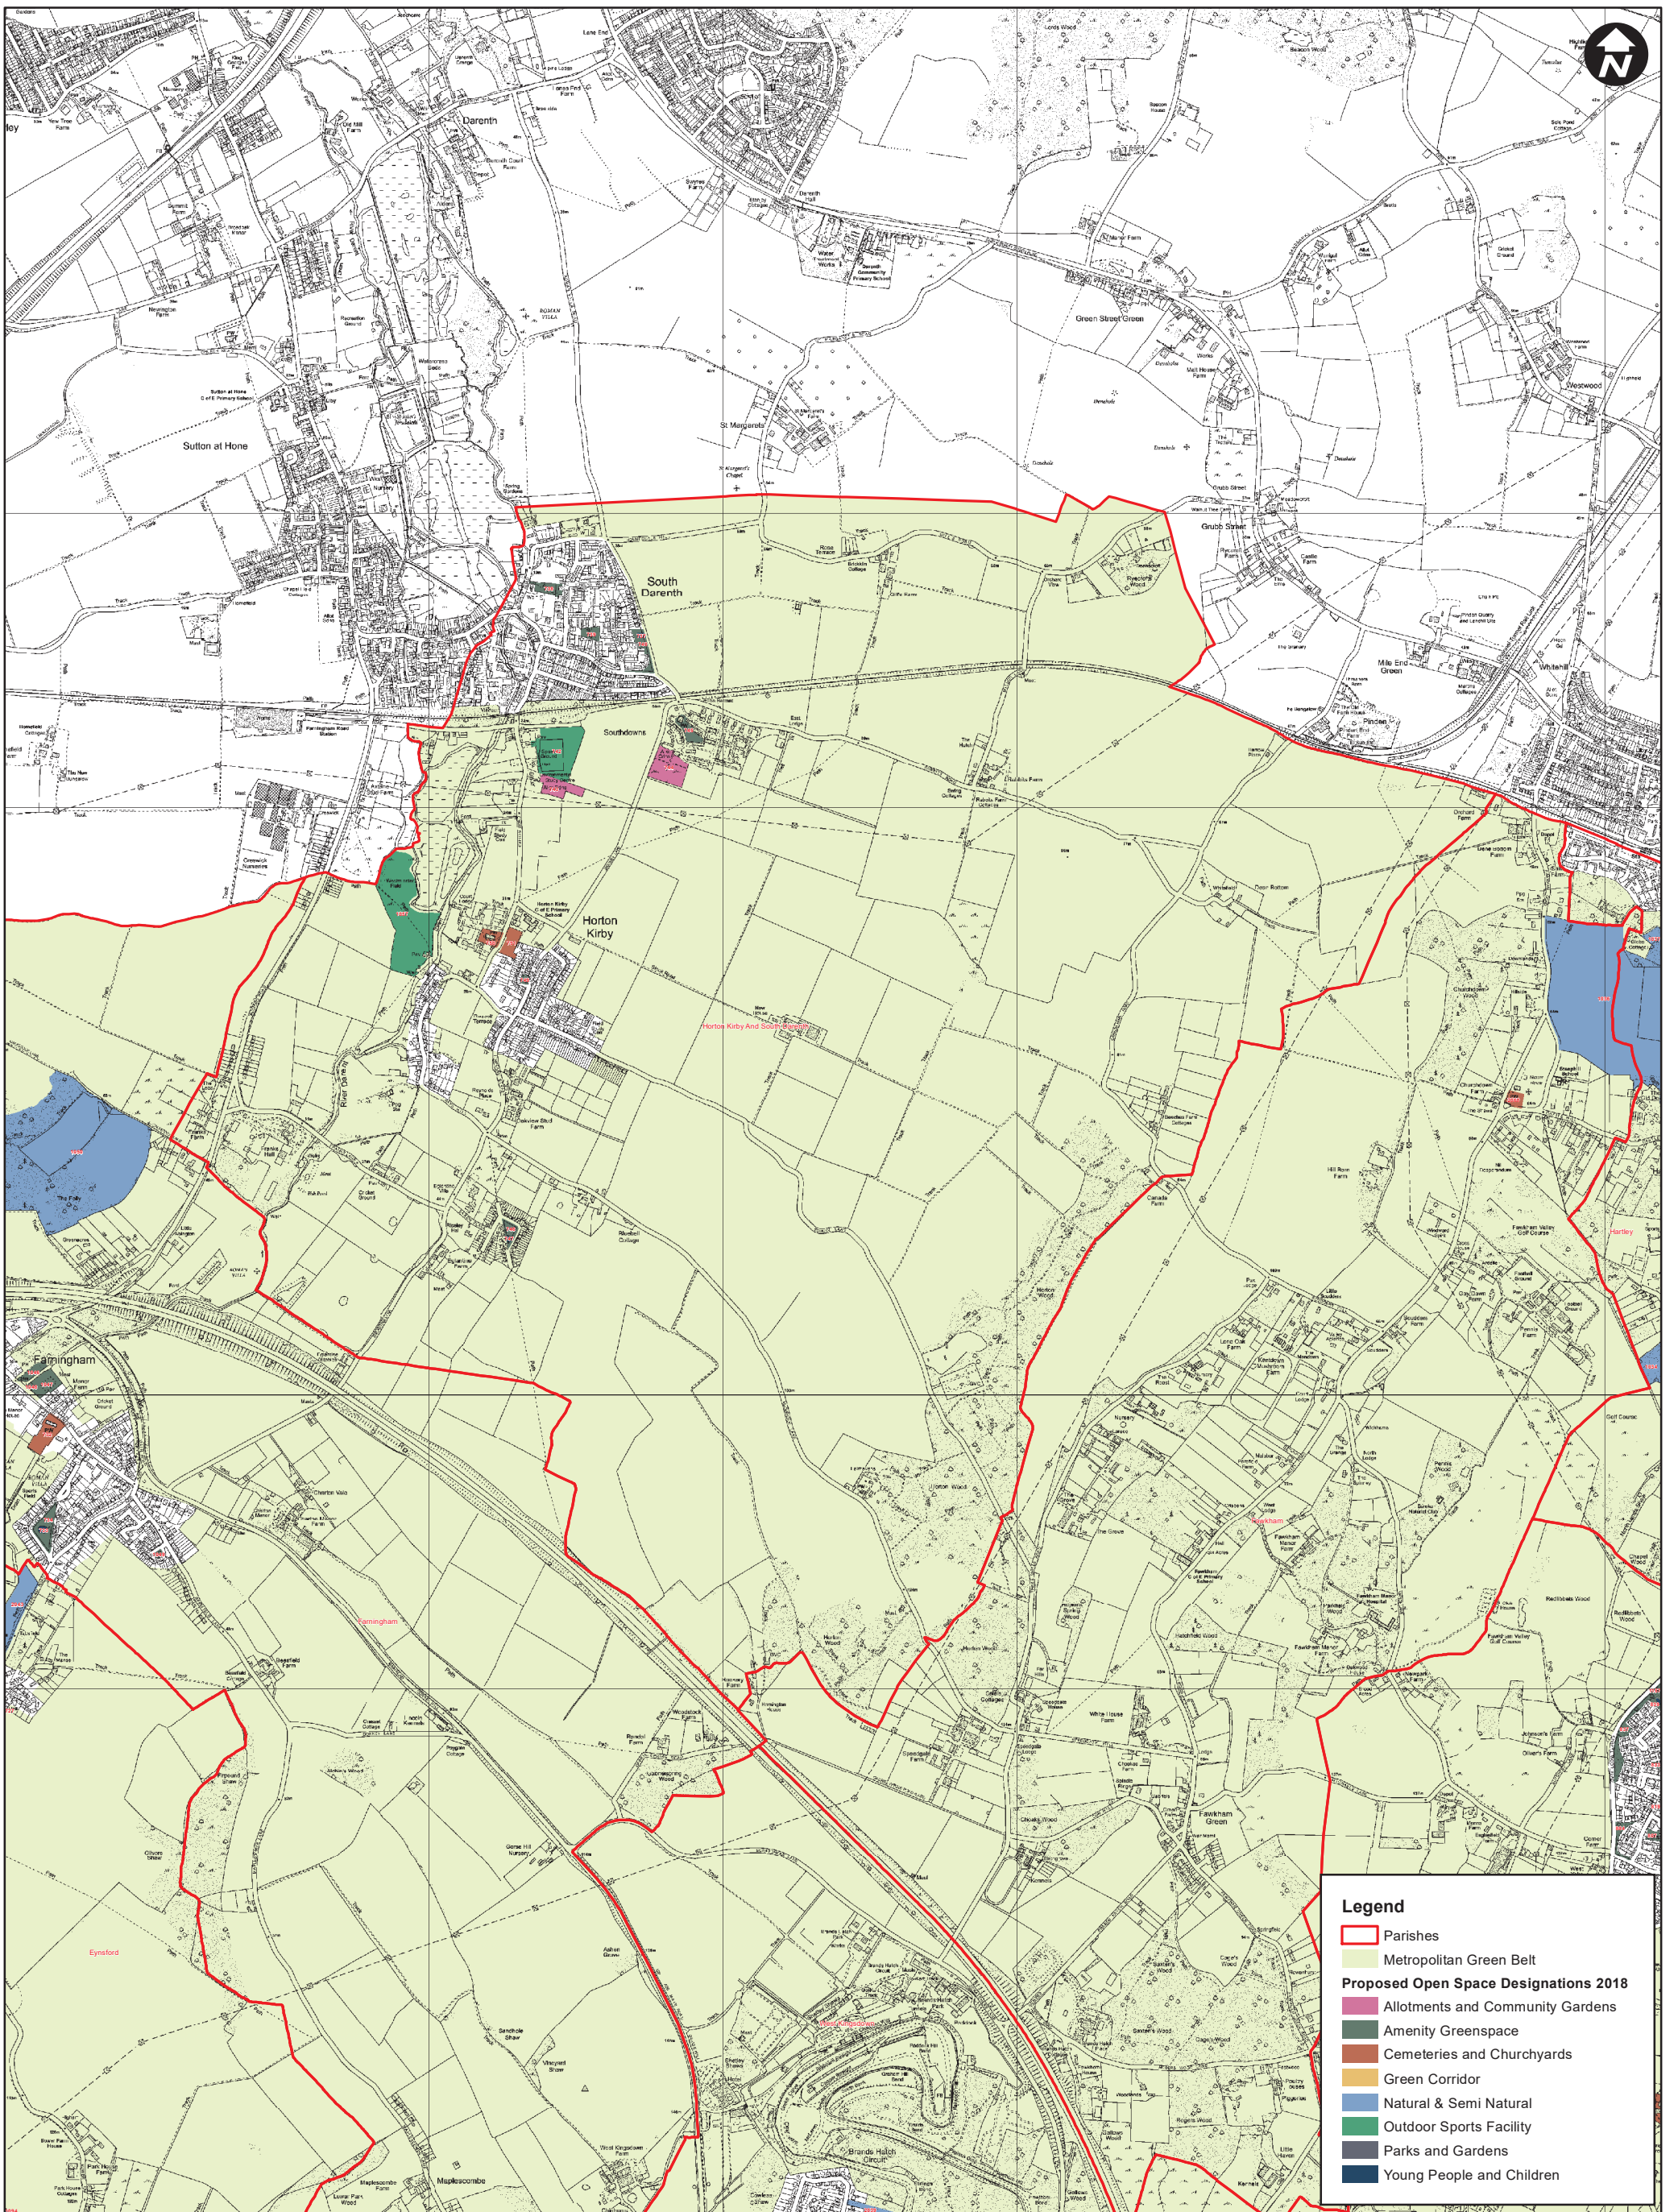

Hextable

Proposed Open Space Designations 2018

Scale: 1:9,000  
Date: June 2018

© Crown copyright and database rights 2018  
Ordnance Survey 100019428.

Produced by the GIS Team, Sevenoaks District Council