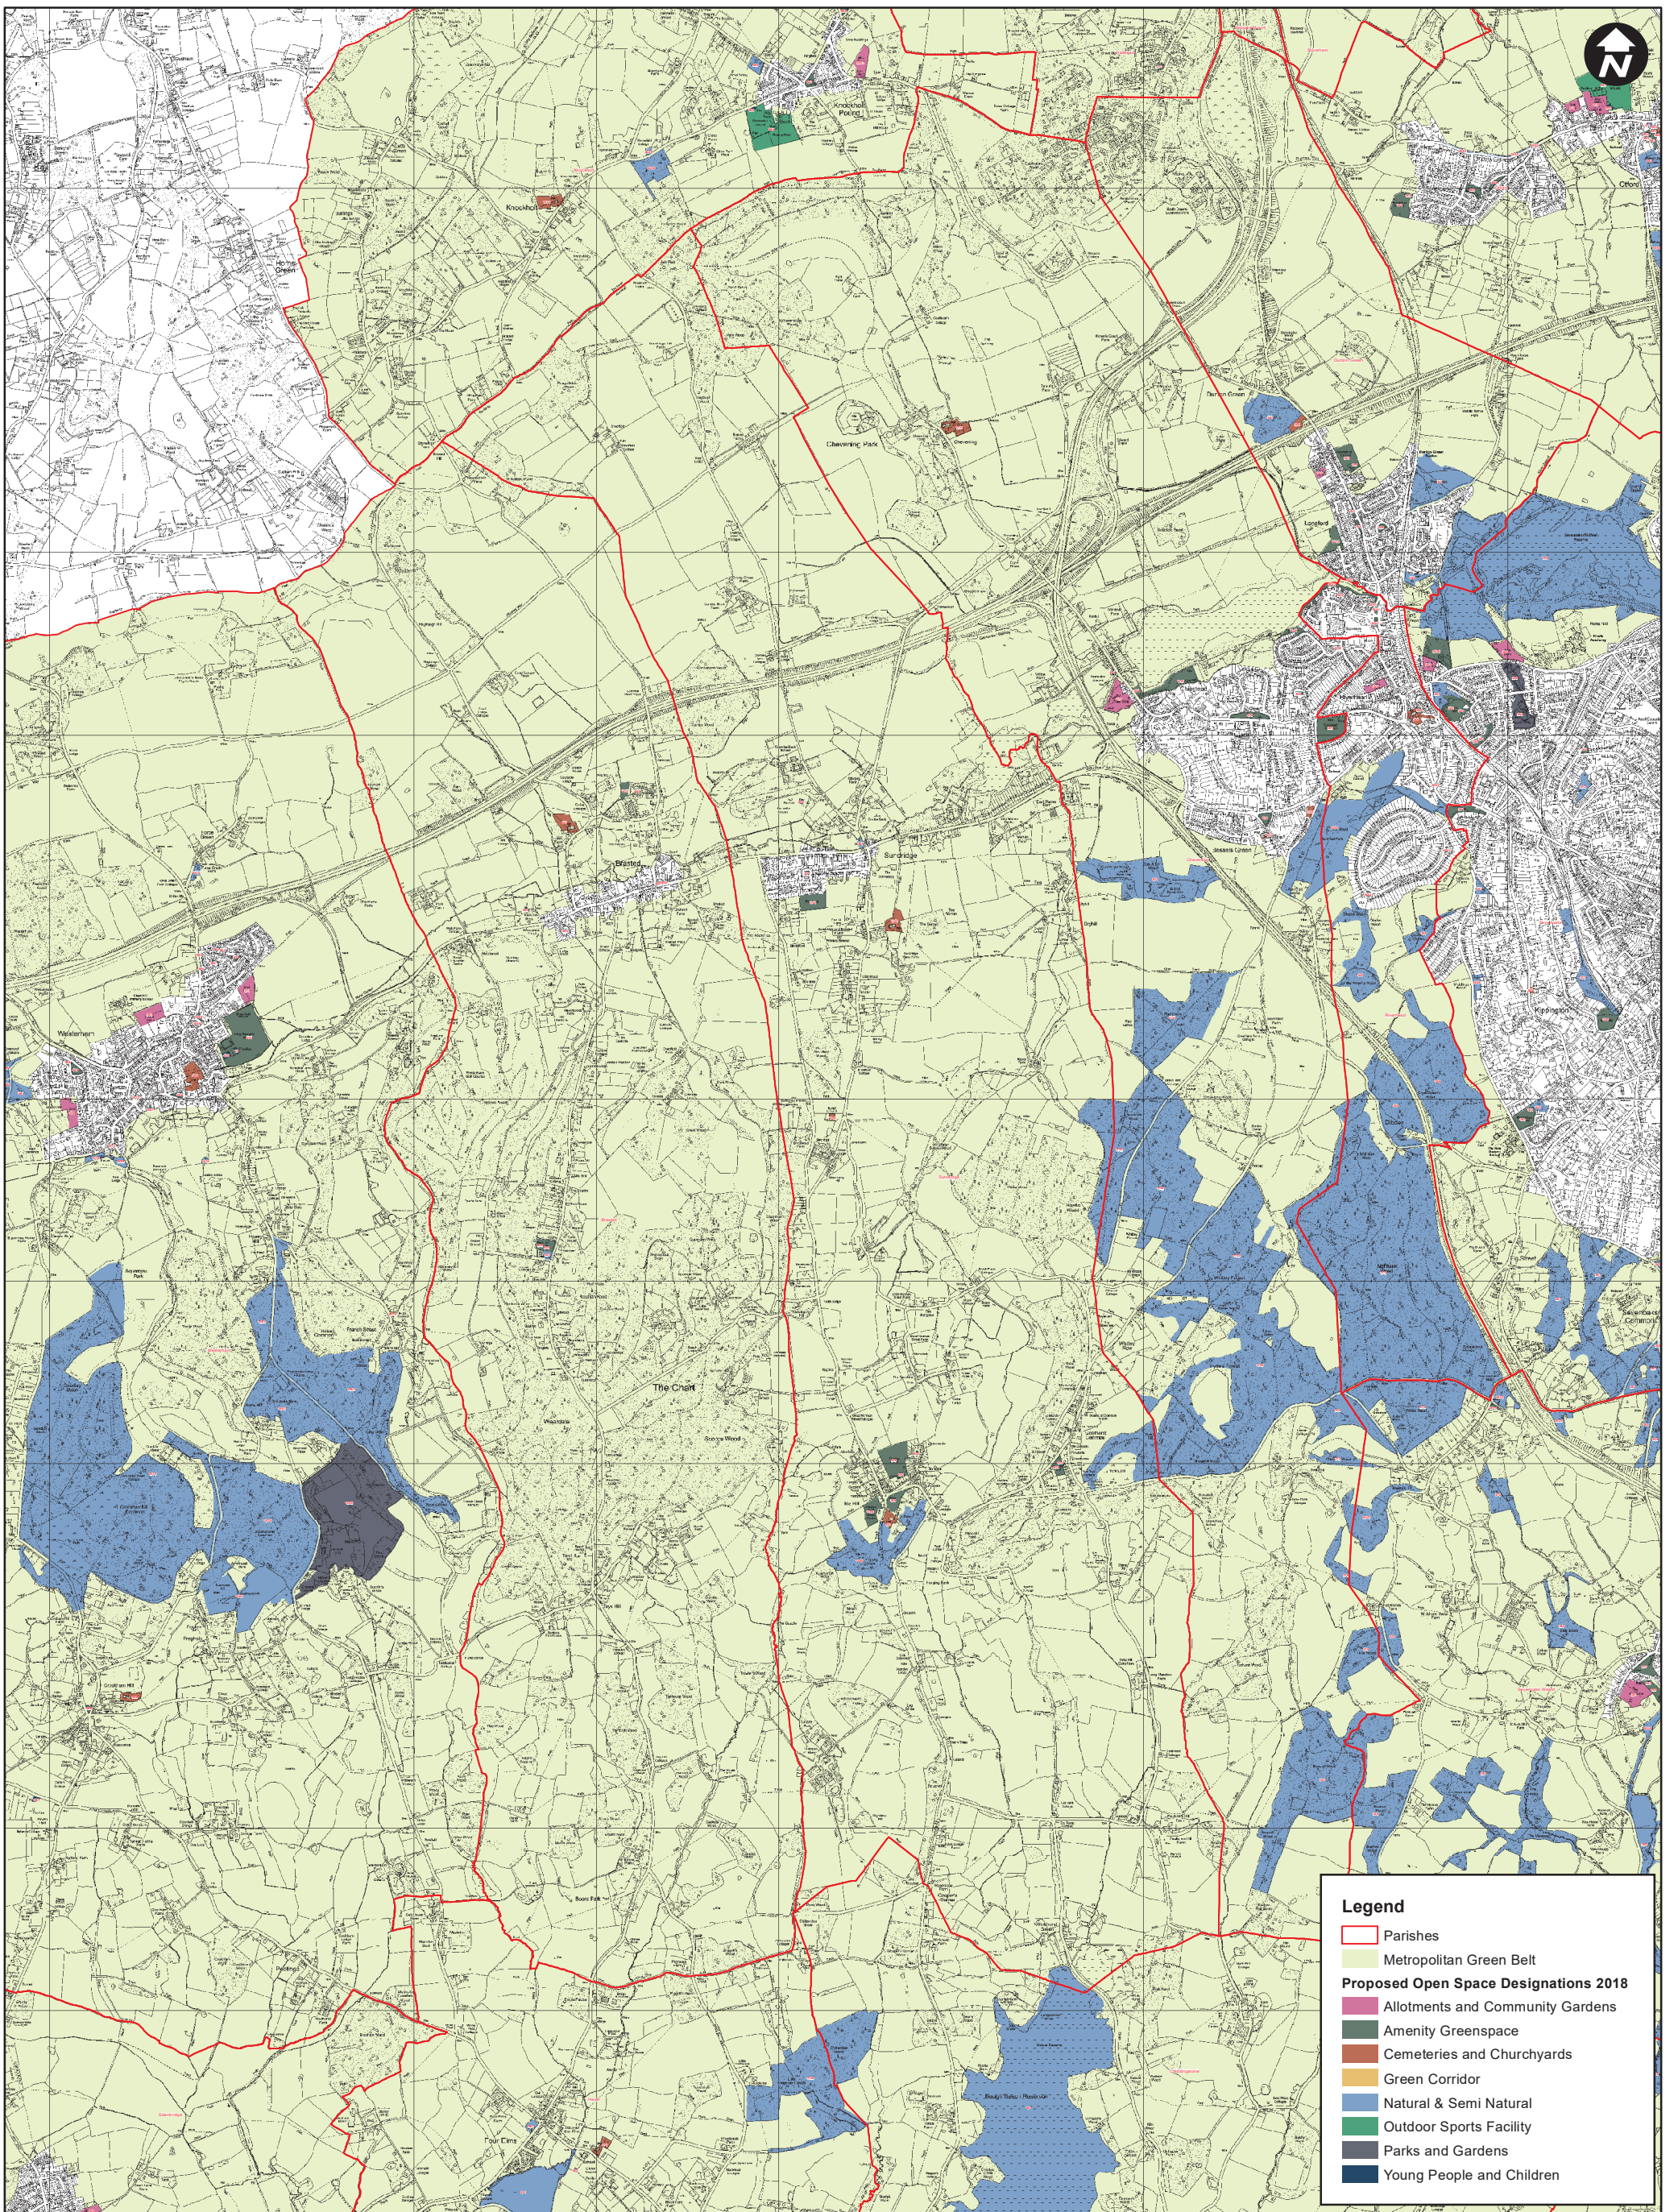

1. **Legend**
2. Parishes
   - Metropolitan Green Belt
   - **Proposed Open Space Designations 2018**
   - Allotments and Community Gardens
   - Amenity Greenspace
   - Cemeteries and Churchyards
   - Green Corridor
   - Natural & Semi Natural
   - Outdoor Sports Facility
   - Parks and Gardens
   - Young People and Children