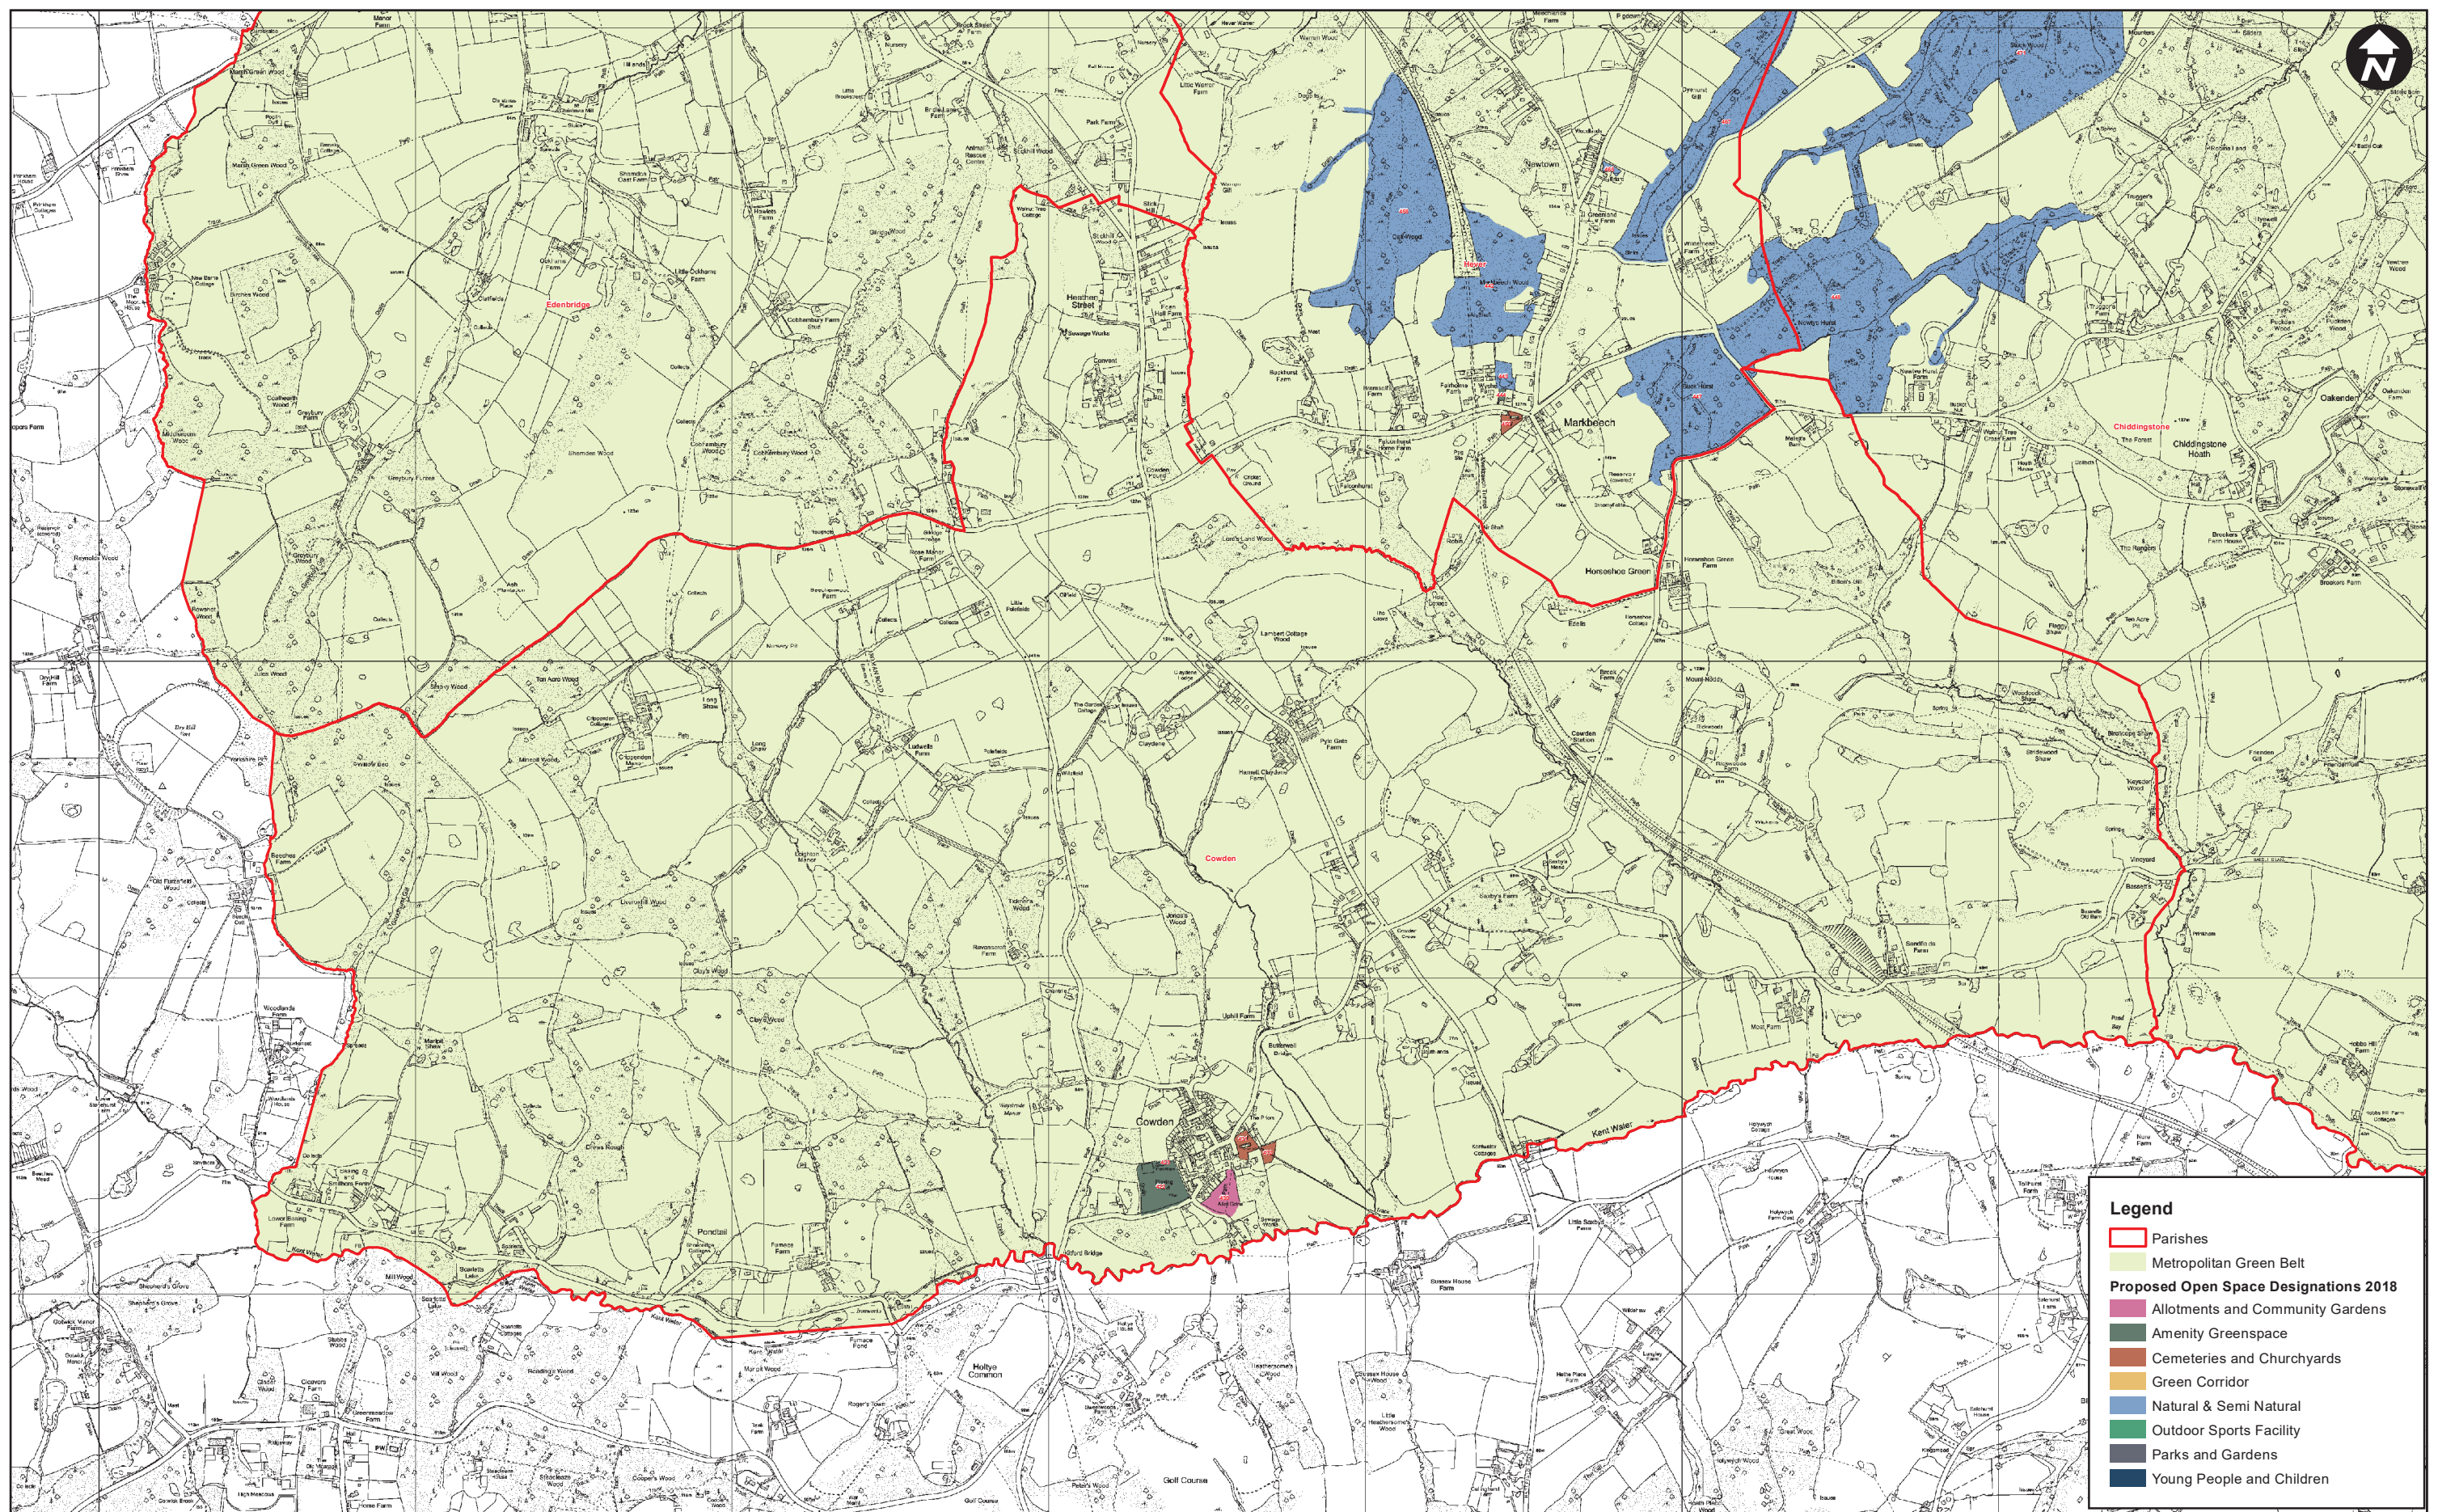

Badgers Mount

Proposed Open Space Designations 2018

Scale: 1:12,680  
Date: June 2018

- Legend**
- Parishes
  - Metropolitan Green Belt
  - Proposed Open Space Designations 2018**
  - Allotments and Community Gardens
  - Amenity Greenspace
  - Cemeteries and Churchyards
  - Green Corridor
  - Natural & Semi Natural
  - Outdoor Sports Facility
  - Parks and Gardens
  - Young People and Children