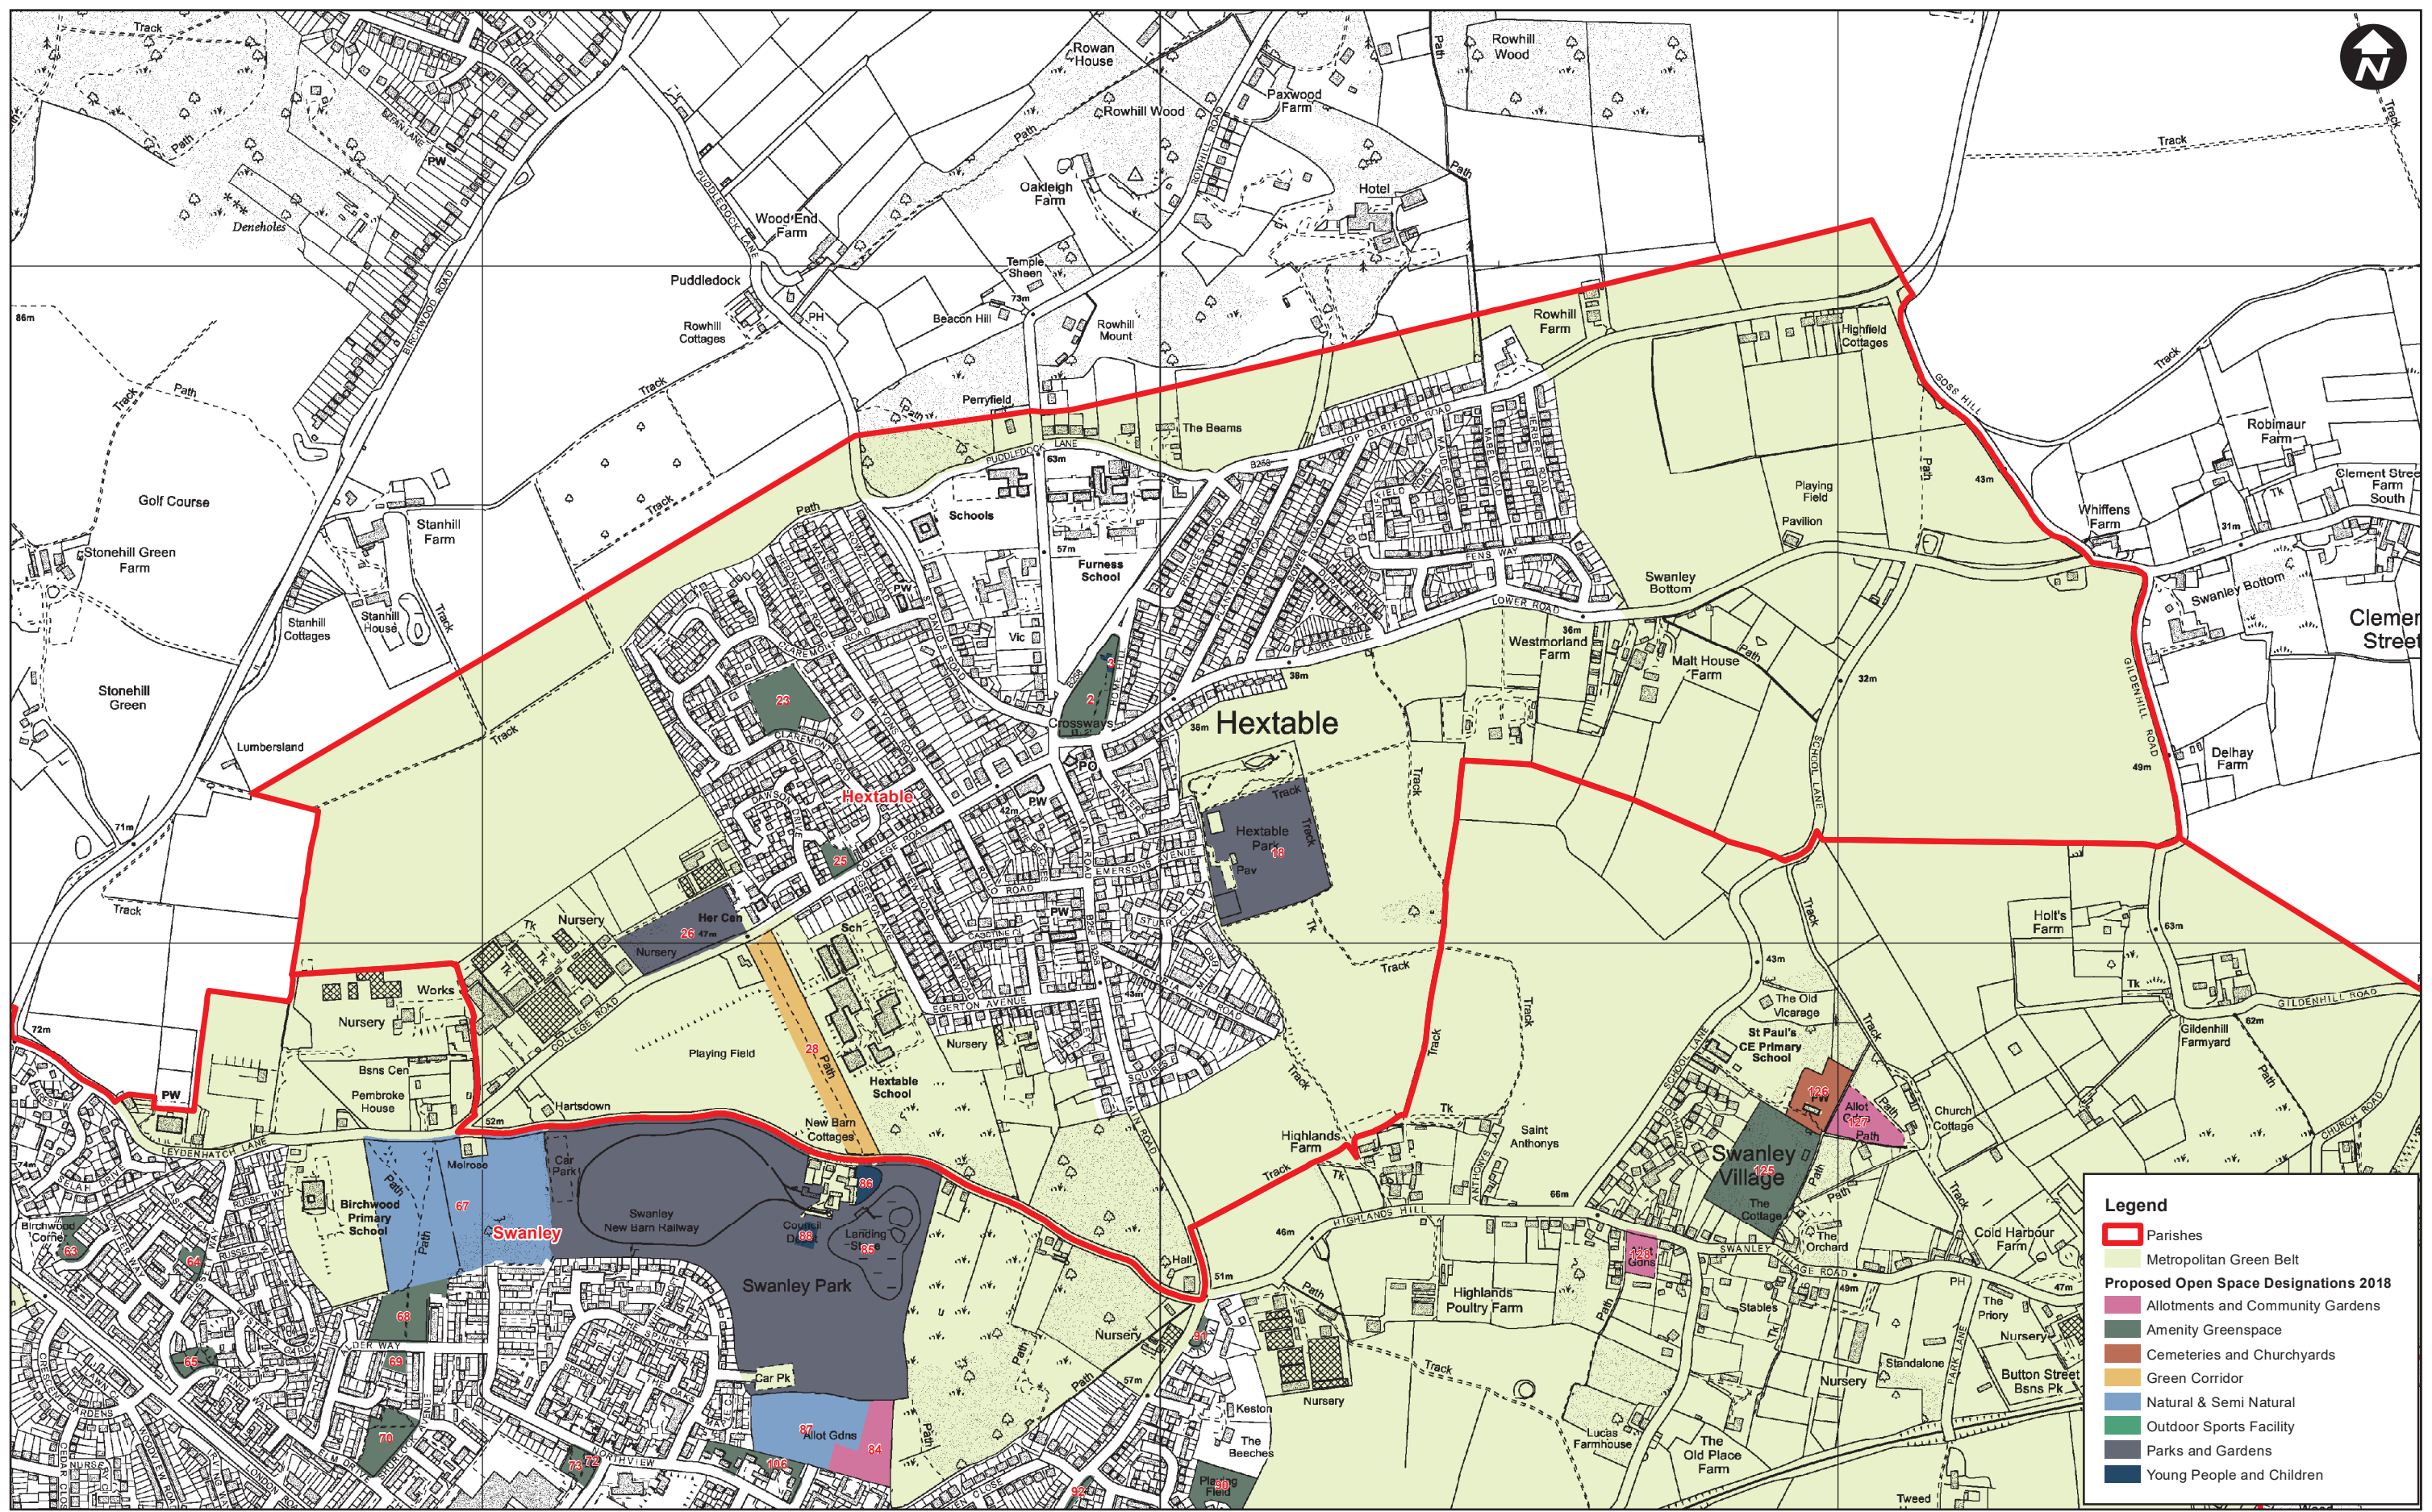

Hextable

Proposed Open Space Designations 2018

Scale: 1:9,000  
Date: June 2018

© Crown copyright and database rights 2018  
Ordnance Survey 100019428.

Produced by the GIS Team, Sevenoaks District Council