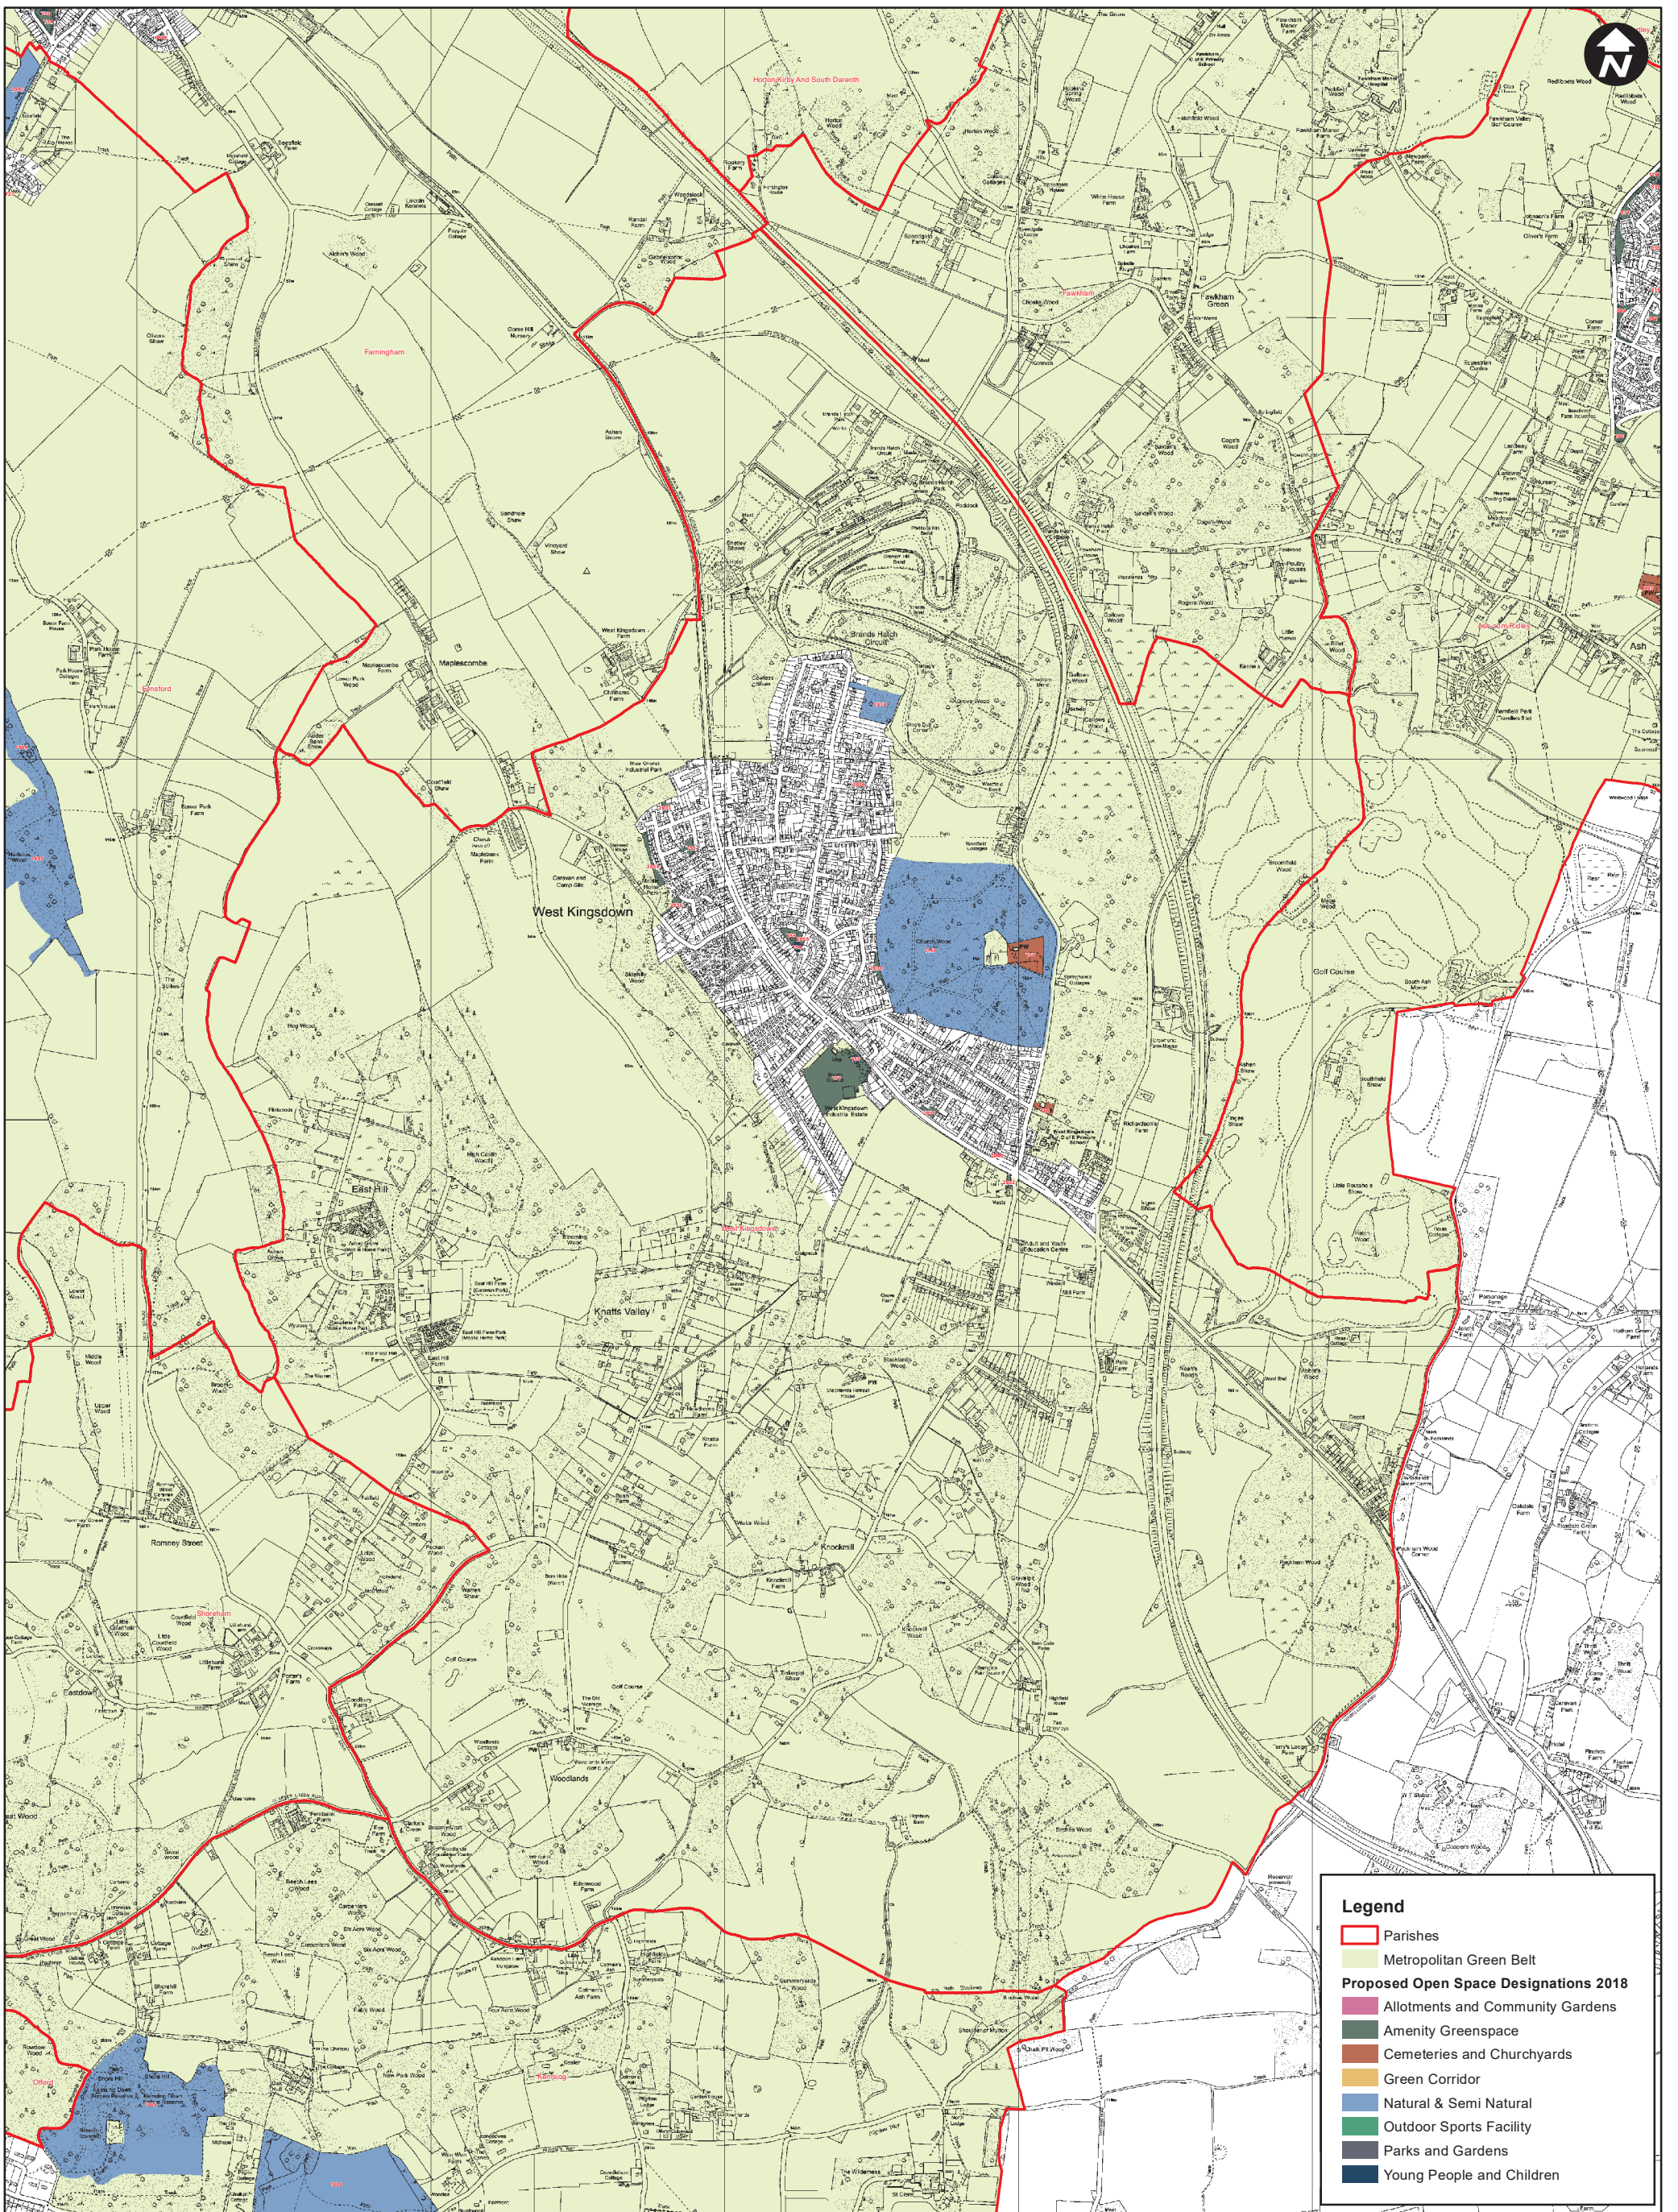

West Kingsdown

Proposed Open Space Designations 2018

Scale: 1:20,740
Date: June 2018