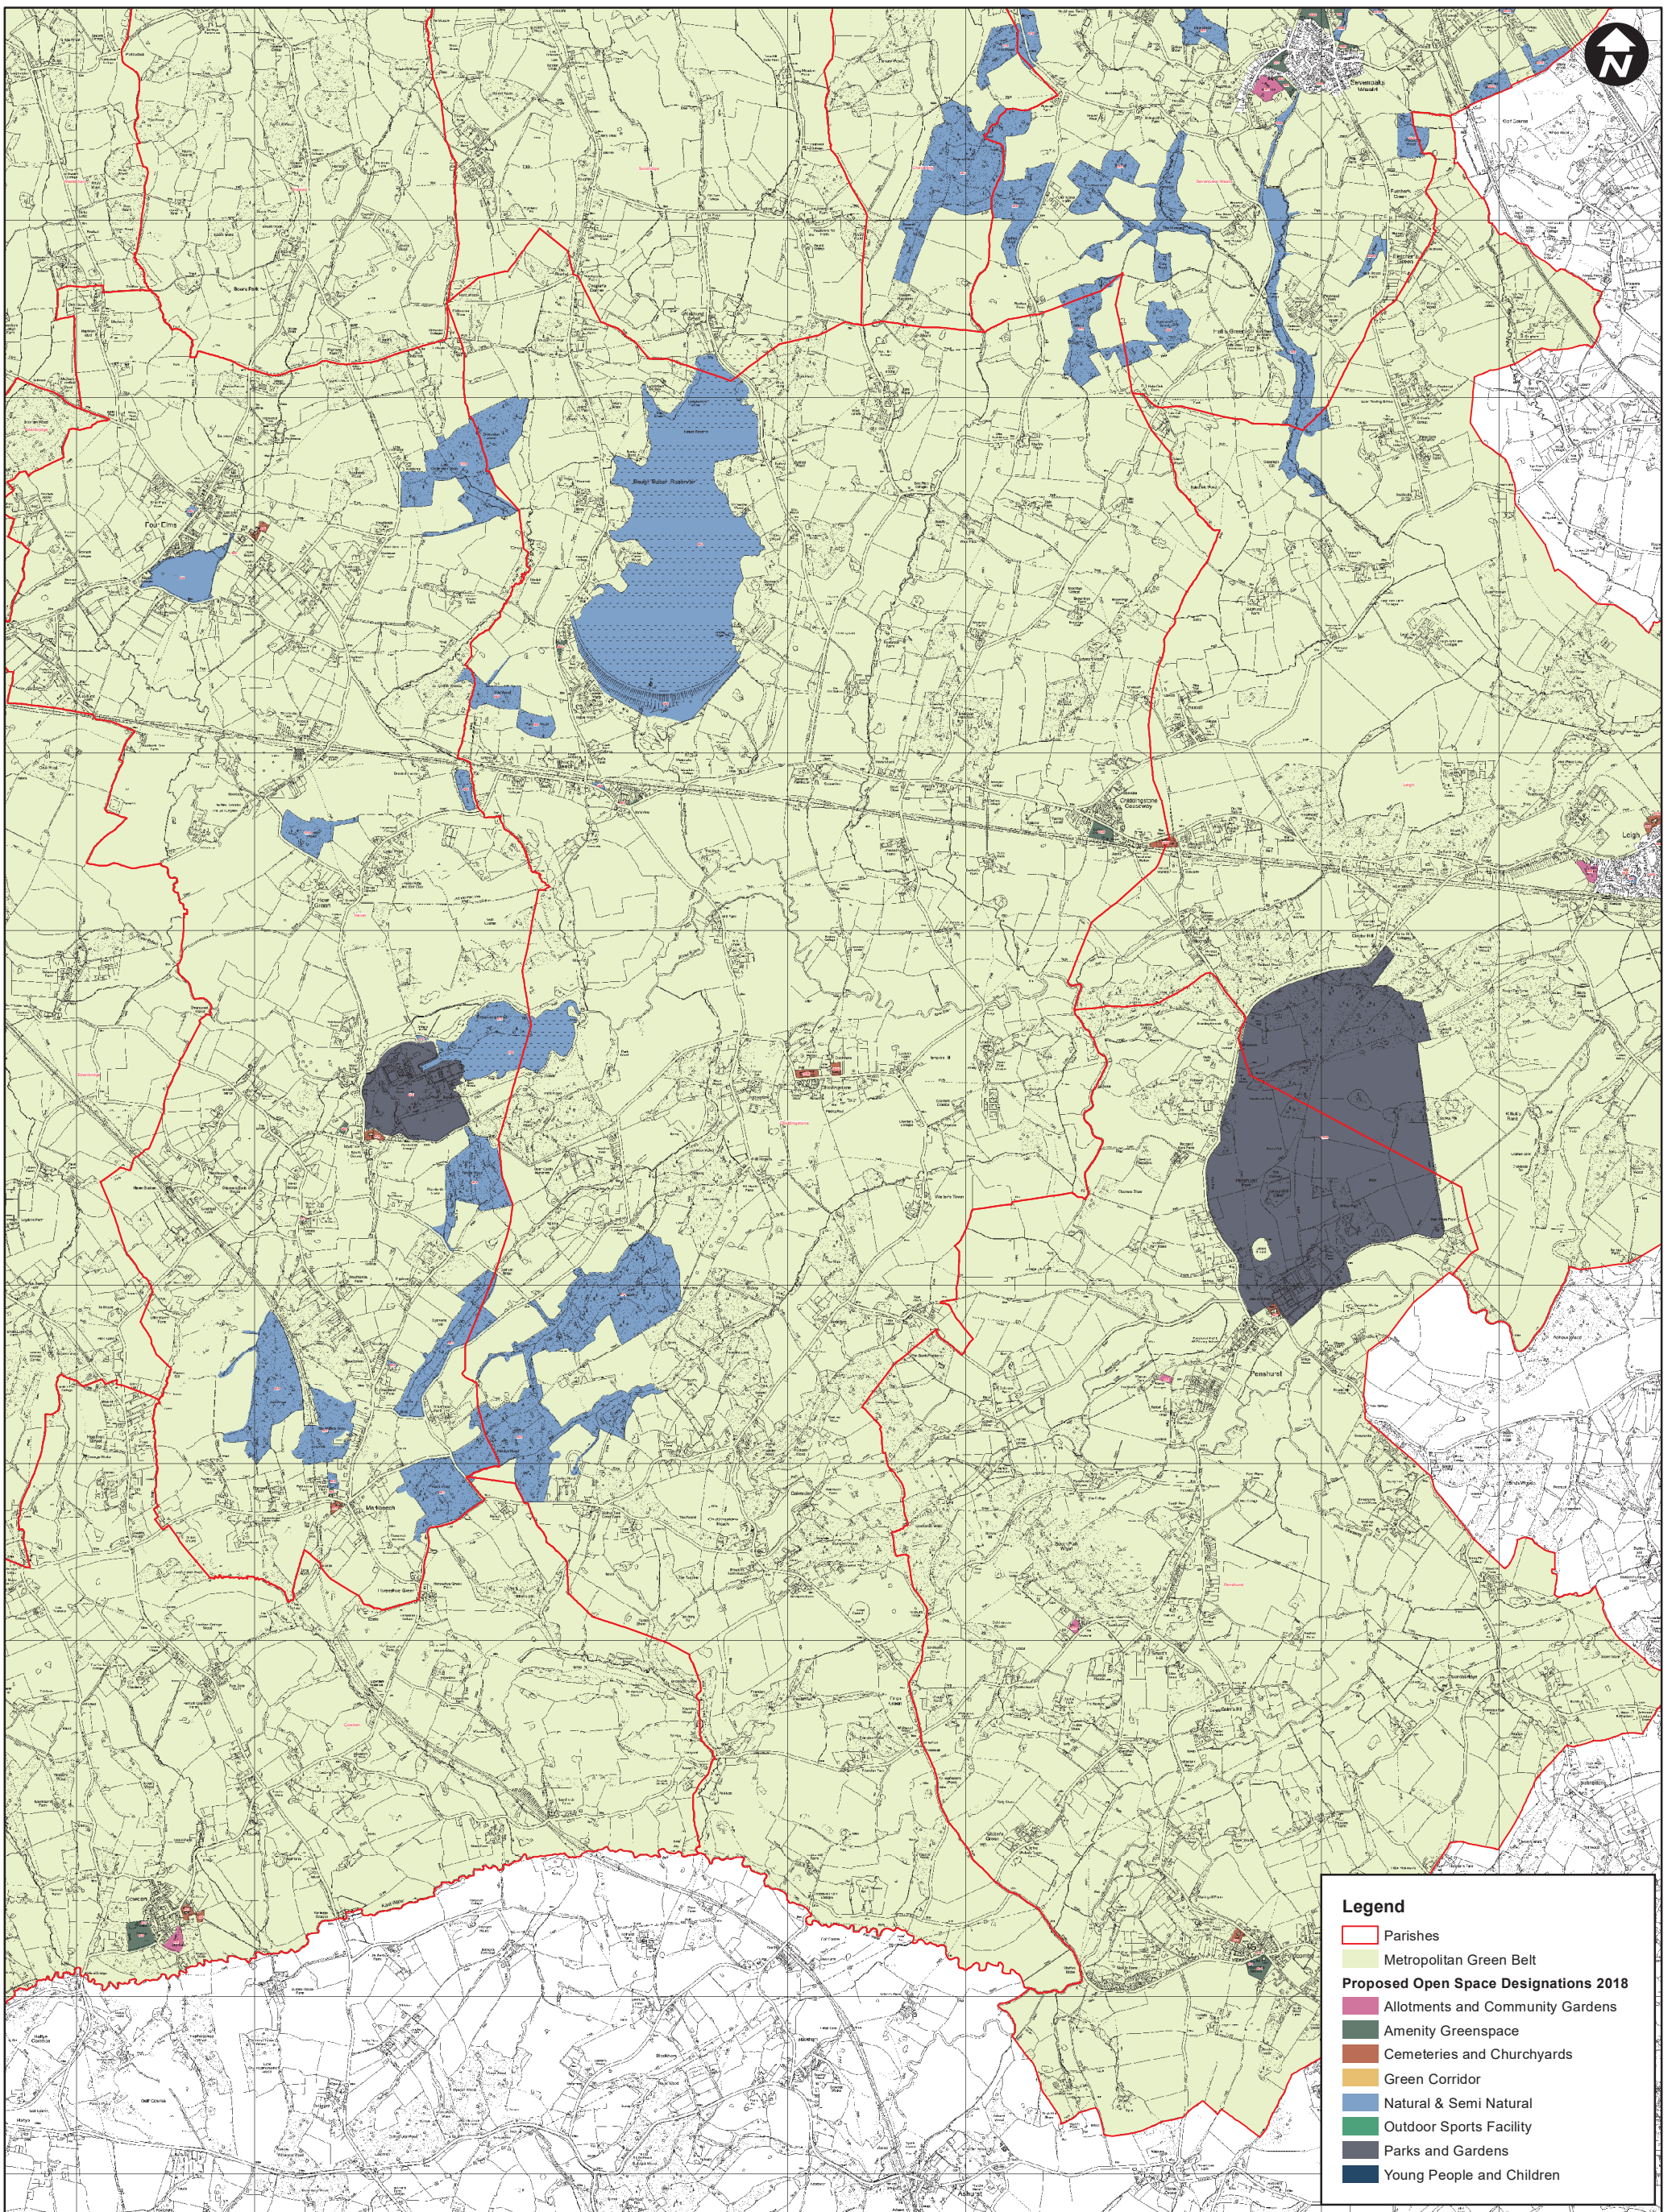

Badgers Mount

Proposed Open Space Designations 2018

Scale: 1:12,680  
Date: June 2018

- Legend**
- Parishes
  - Metropolitan Green Belt
  - Proposed Open Space Designations 2018**
  - Allotments and Community Gardens
  - Amenity Greenspace
  - Cemeteries and Churchyards
  - Green Corridor
  - Natural & Semi Natural
  - Outdoor Sports Facility
  - Parks and Gardens
  - Young People and Children