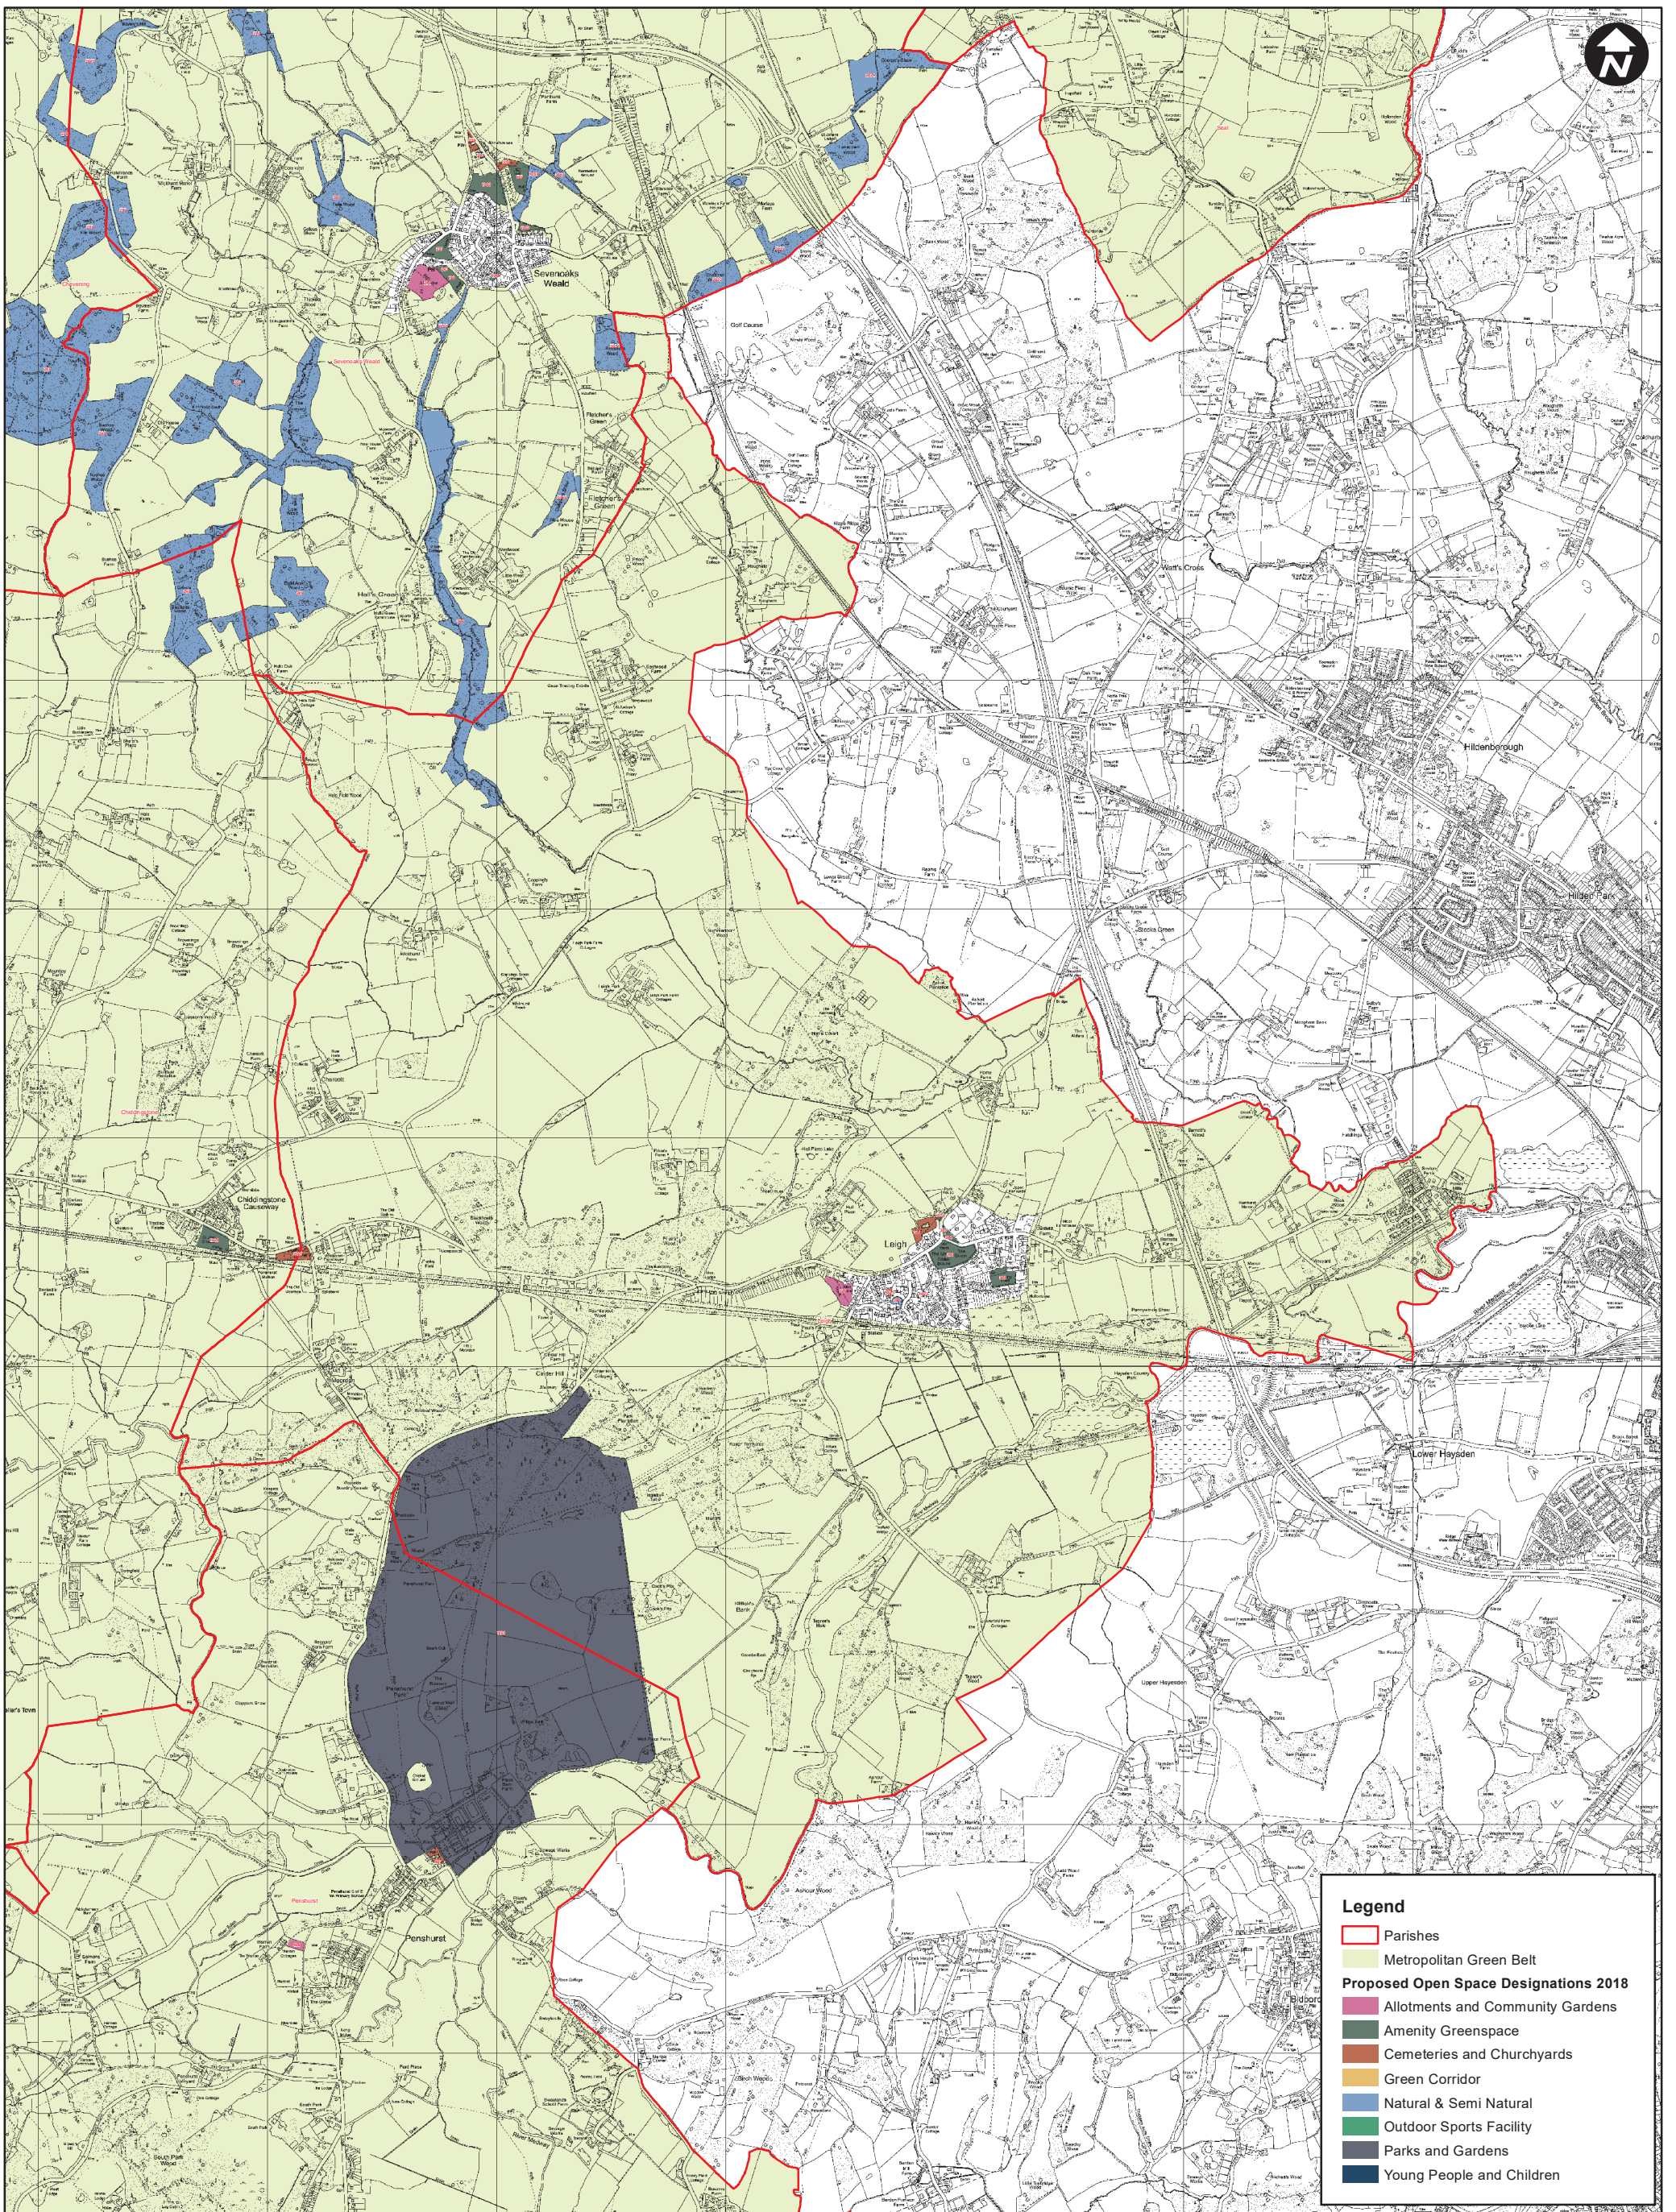

Knockholt

Proposed Open Space Designations 2018

Scale: 1:19,280  
Date: June 2018

© Crown copyright and database rights 2018  
Ordnance Survey 100019428.

Otford

Proposed Open Space Designations 2018

Scale: 1:16,590  
Date: June 2018