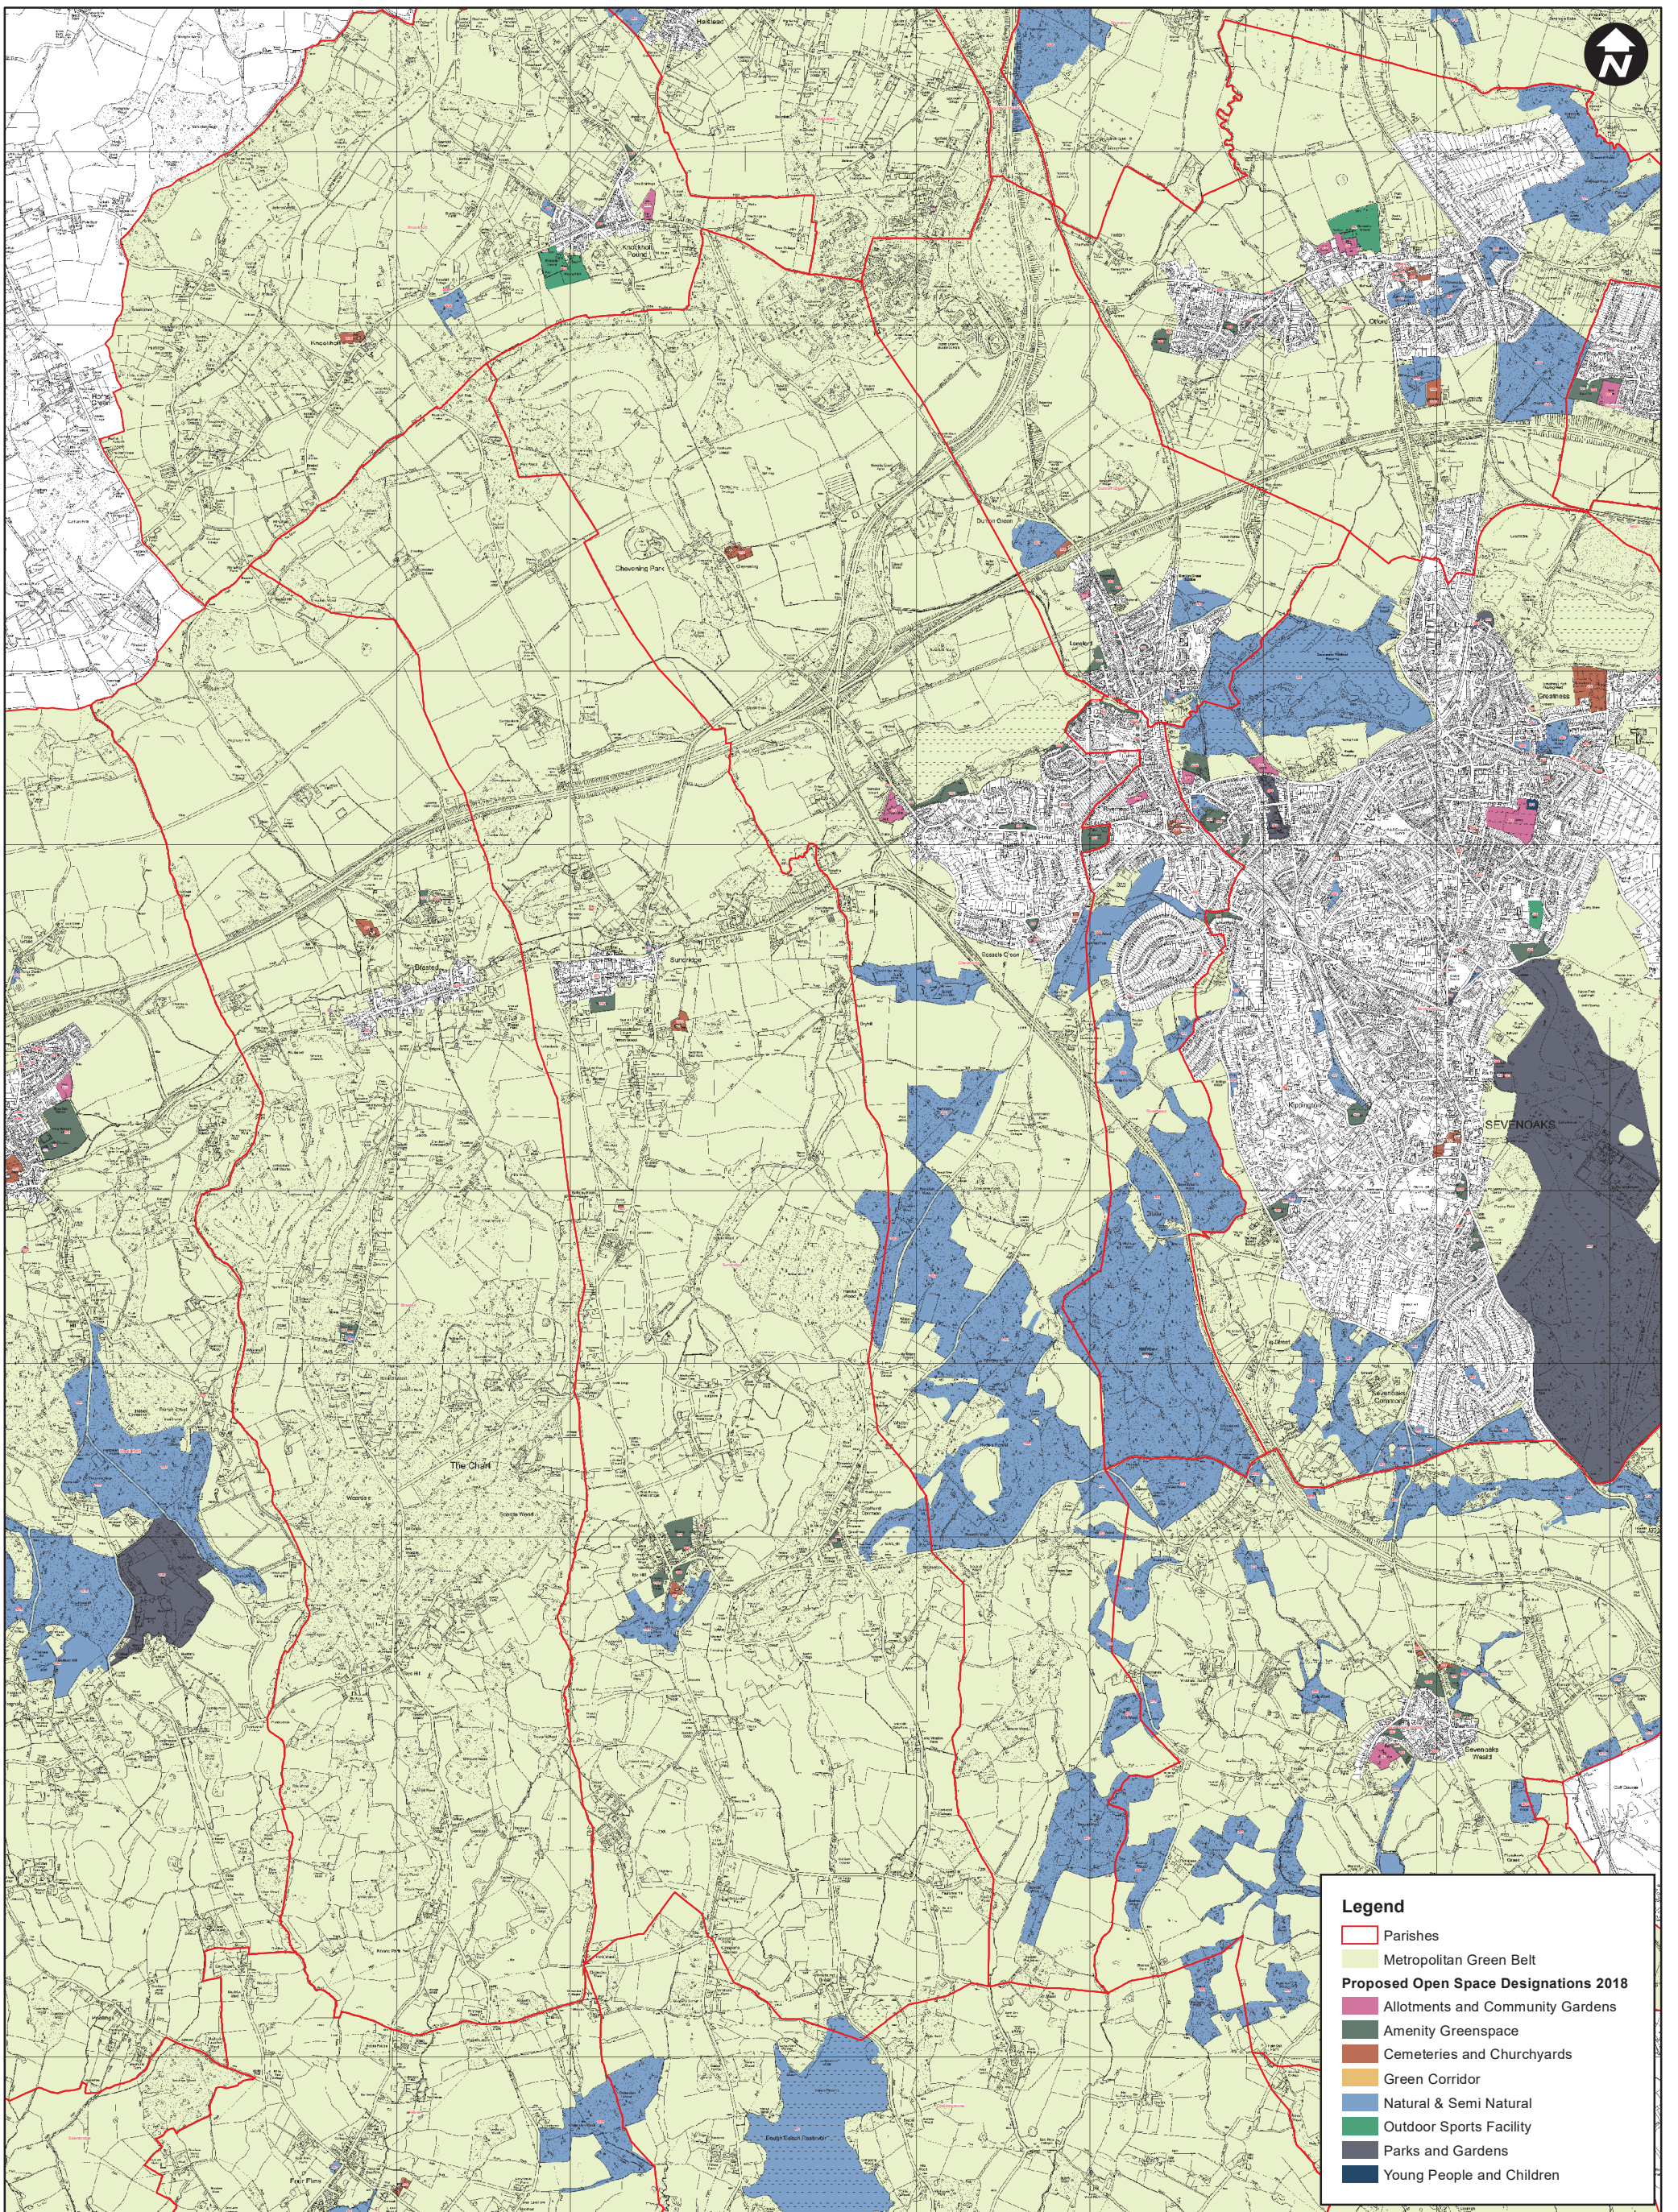

Badgers Mount

Proposed Open Space Designations 2018

Scale: 1:12,680  
Date: June 2018

- Legend**
- Parishes
  - Metropolitan Green Belt
  - Proposed Open Space Designations 2018**
  - Allotments and Community Gardens
  - Amenity Greenspace
  - Cemeteries and Churchyards
  - Green Corridor
  - Natural & Semi Natural
  - Outdoor Sports Facility
  - Parks and Gardens
  - Young People and Children