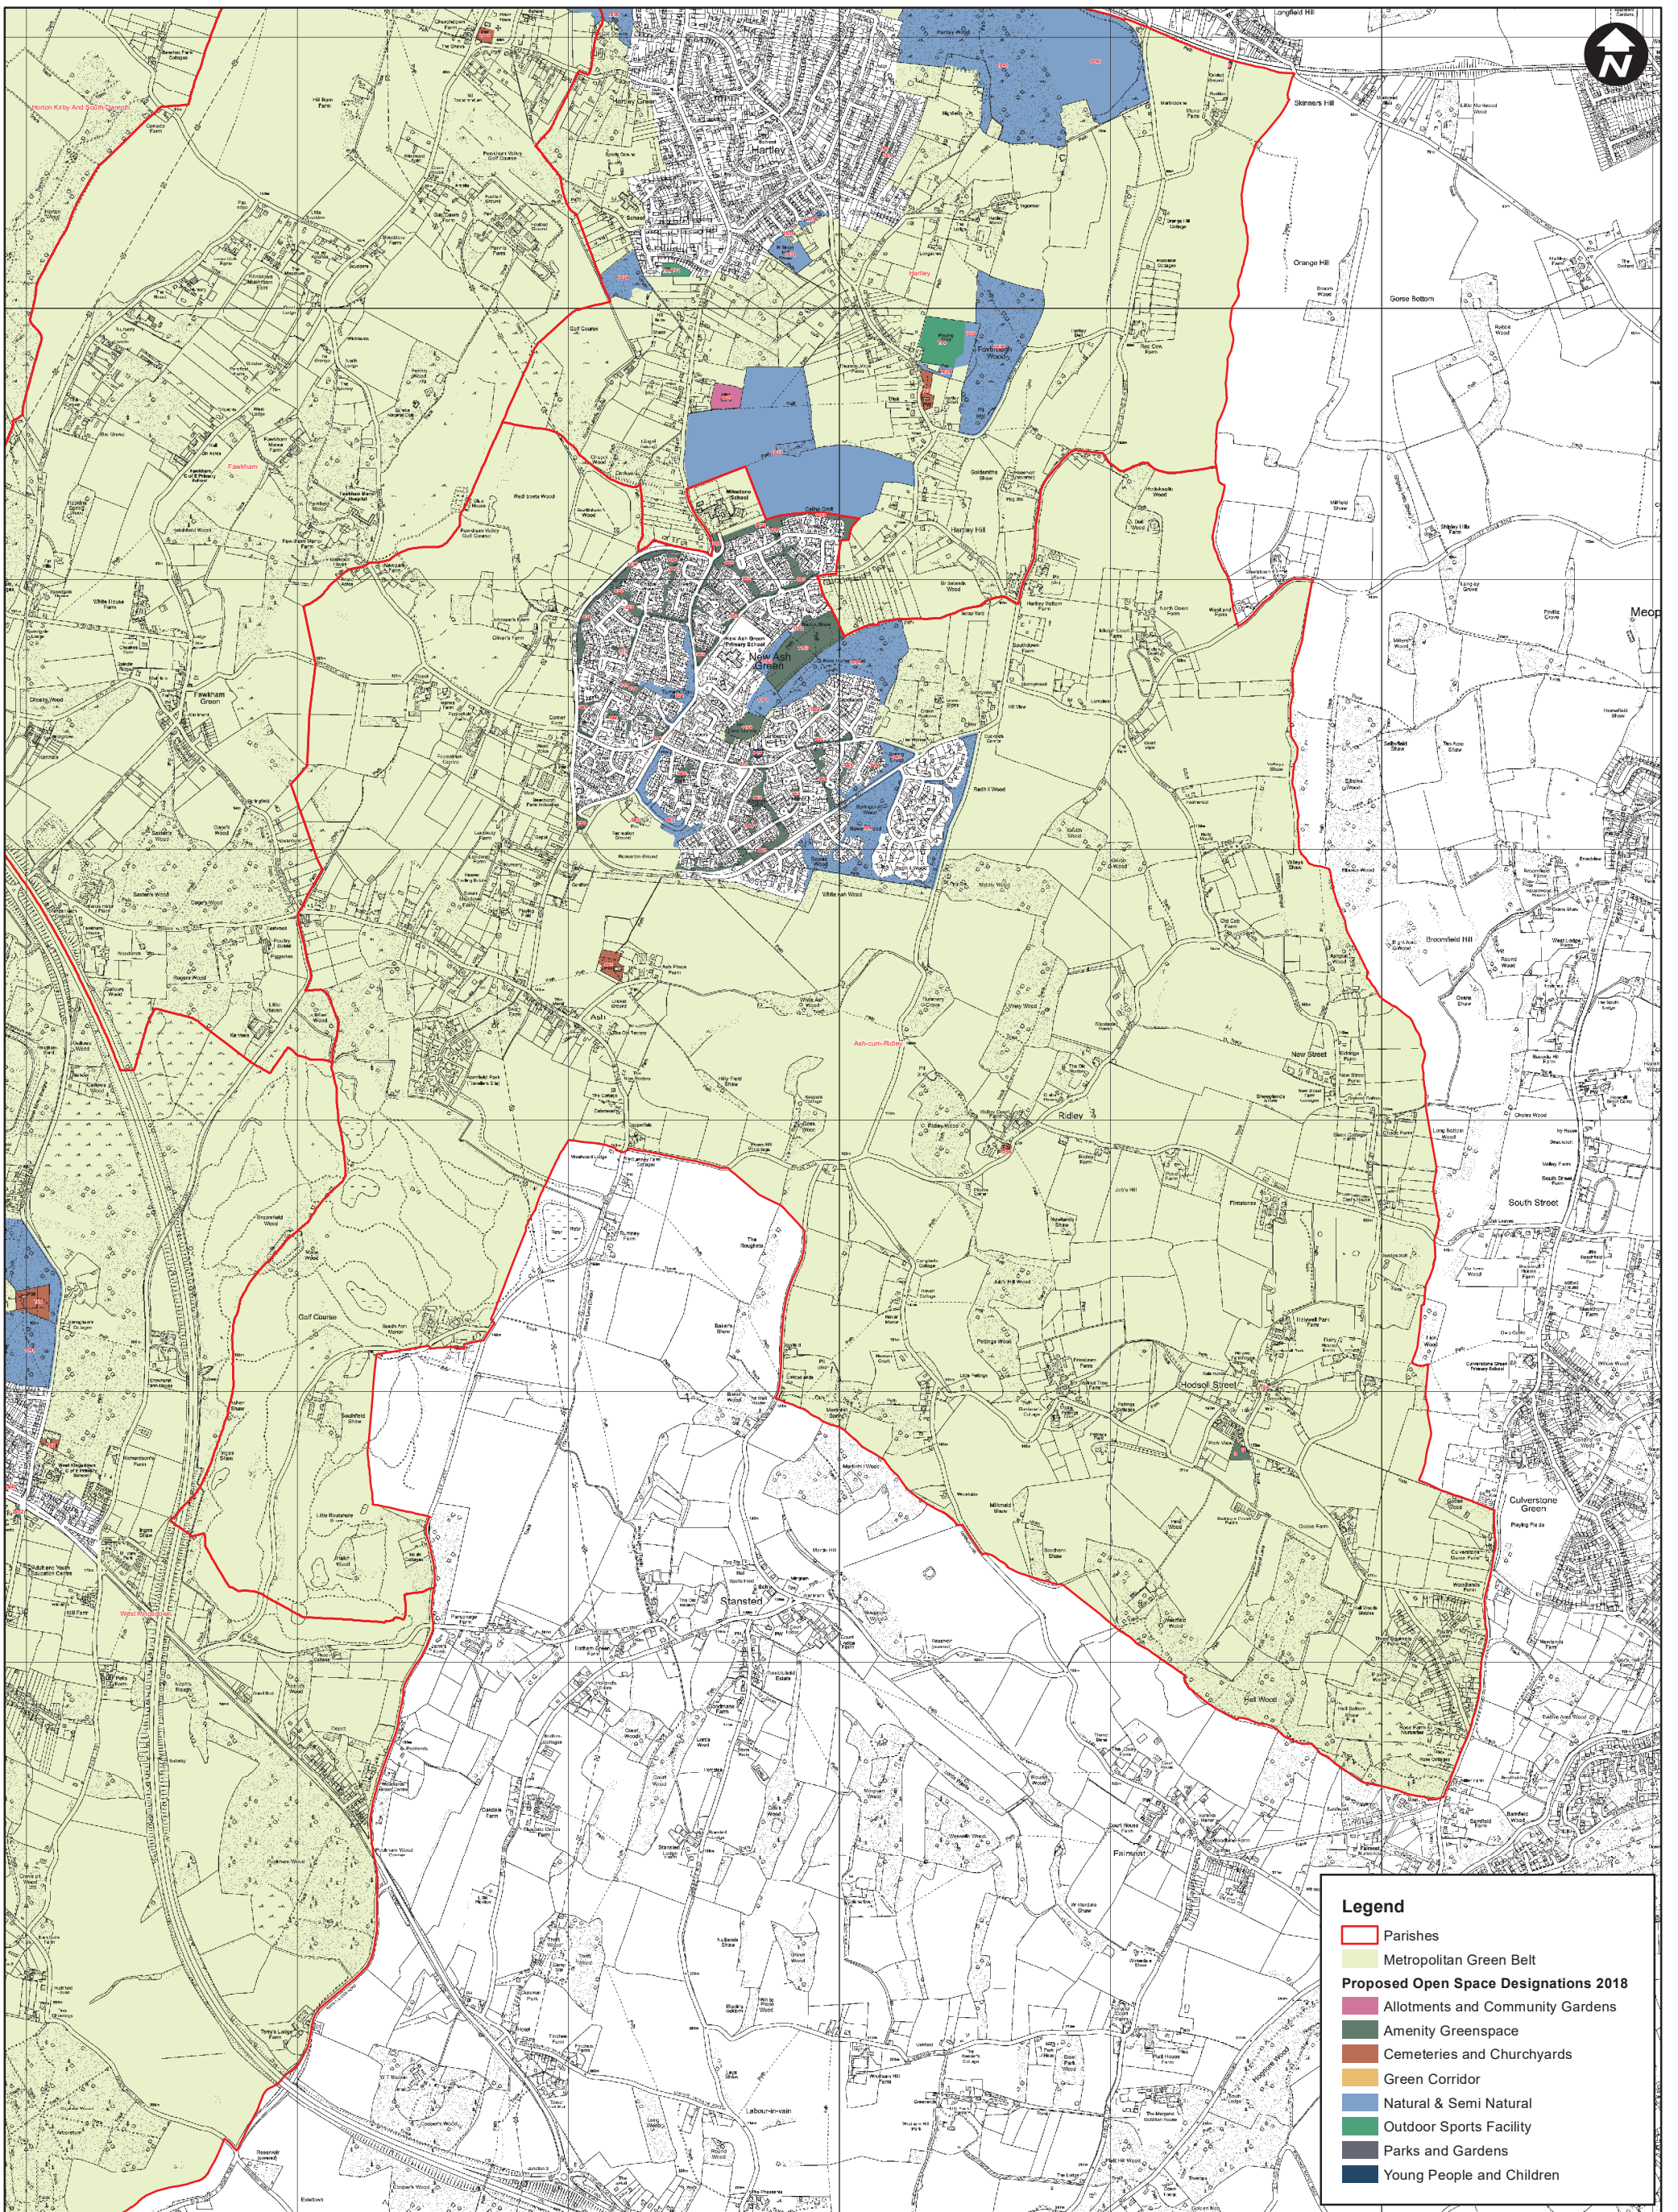

15	King George's Field Skatepark, Westerham	Young People and Children	Westerham
49	Disused Playing Field adj. Wychelm, Pilgrims Way, Westerham	Amenity Greenspace	Westerham
573	Bloomfield Allotments, Westerham	Allotments and Community Gardens	Westerham
574	King George's Field, Westerham	Outdoor Sports Facility/Amenity Green	Westerham
575	King George's Field Playground, Westerham	Young People and Children	Westerham
576	Hartley Road AGS, Westerham	Amenity Greenspace	Westerham
578	Farleycroft Allotments, Westerham	Allotments and Community Gardens	Westerham
581	Hartley Road AGS C, Westerham	Amenity Greenspace	Westerham
582	Oak Road AGS, Westerham	Amenity Greenspace	Westerham
584	Oak Road AGS B, Westerham	Amenity Greenspace	Westerham
585	St Mary's Churchyard Westerham	Cemeteries and Churchyards	Westerham
586	The Green, Westerham	Amenity Greenspace	Westerham
587	Currant Hill Allotments, Westerham	Allotments and Community Gardens	Westerham
589	Granville Road AGS, Westerham	Amenity Greenspace	Westerham
591	Farley Common, Westerham	Natural & Semi Natural	Westerham
597	Crockham Hill Playground	Young People and Children	Westerham
598	Crockham Hill Village Garden	Amenity Greenspace	Westerham
599	Holy Trinity Church, Crockham Hill	Cemeteries and Churchyards	Westerham
1063	Hosey Common, Westerham	Natural & Semi Natural	Westerham
1064	Mariners Hill, Crockham Hill	Natural & Semi Natural	Westerham
1065	Chartwell, Crockham Hill	Parks and Gardens	Westerham
1067	Russell House Garden, Westerham	Parks and Gardens	Westerham
1068	Flyers Way, Westerham	Amenity Greenspace	Westerham
1069	Round Pond, Westerham	Natural & Semi Natural	Westerham
1070	Long Pond, Westerham	Natural & Semi Natural	Westerham
1071	Verrals Corner, Westerham	Amenity Greenspace	Westerham
1072	Community Woodland, Westerham	Natural & Semi Natural	Westerham
1073	Co-op Garden, Westerham	Amenity Greenspace	Westerham
1074	Force Green Common, Westerham	Natural & Semi Natural	Westerham
1075	French Street Burial Ground, Westerham	Cemeteries and Churchyards	Westerham
1076	Crockham Hill Common	Natural & Semi Natural	Westerham