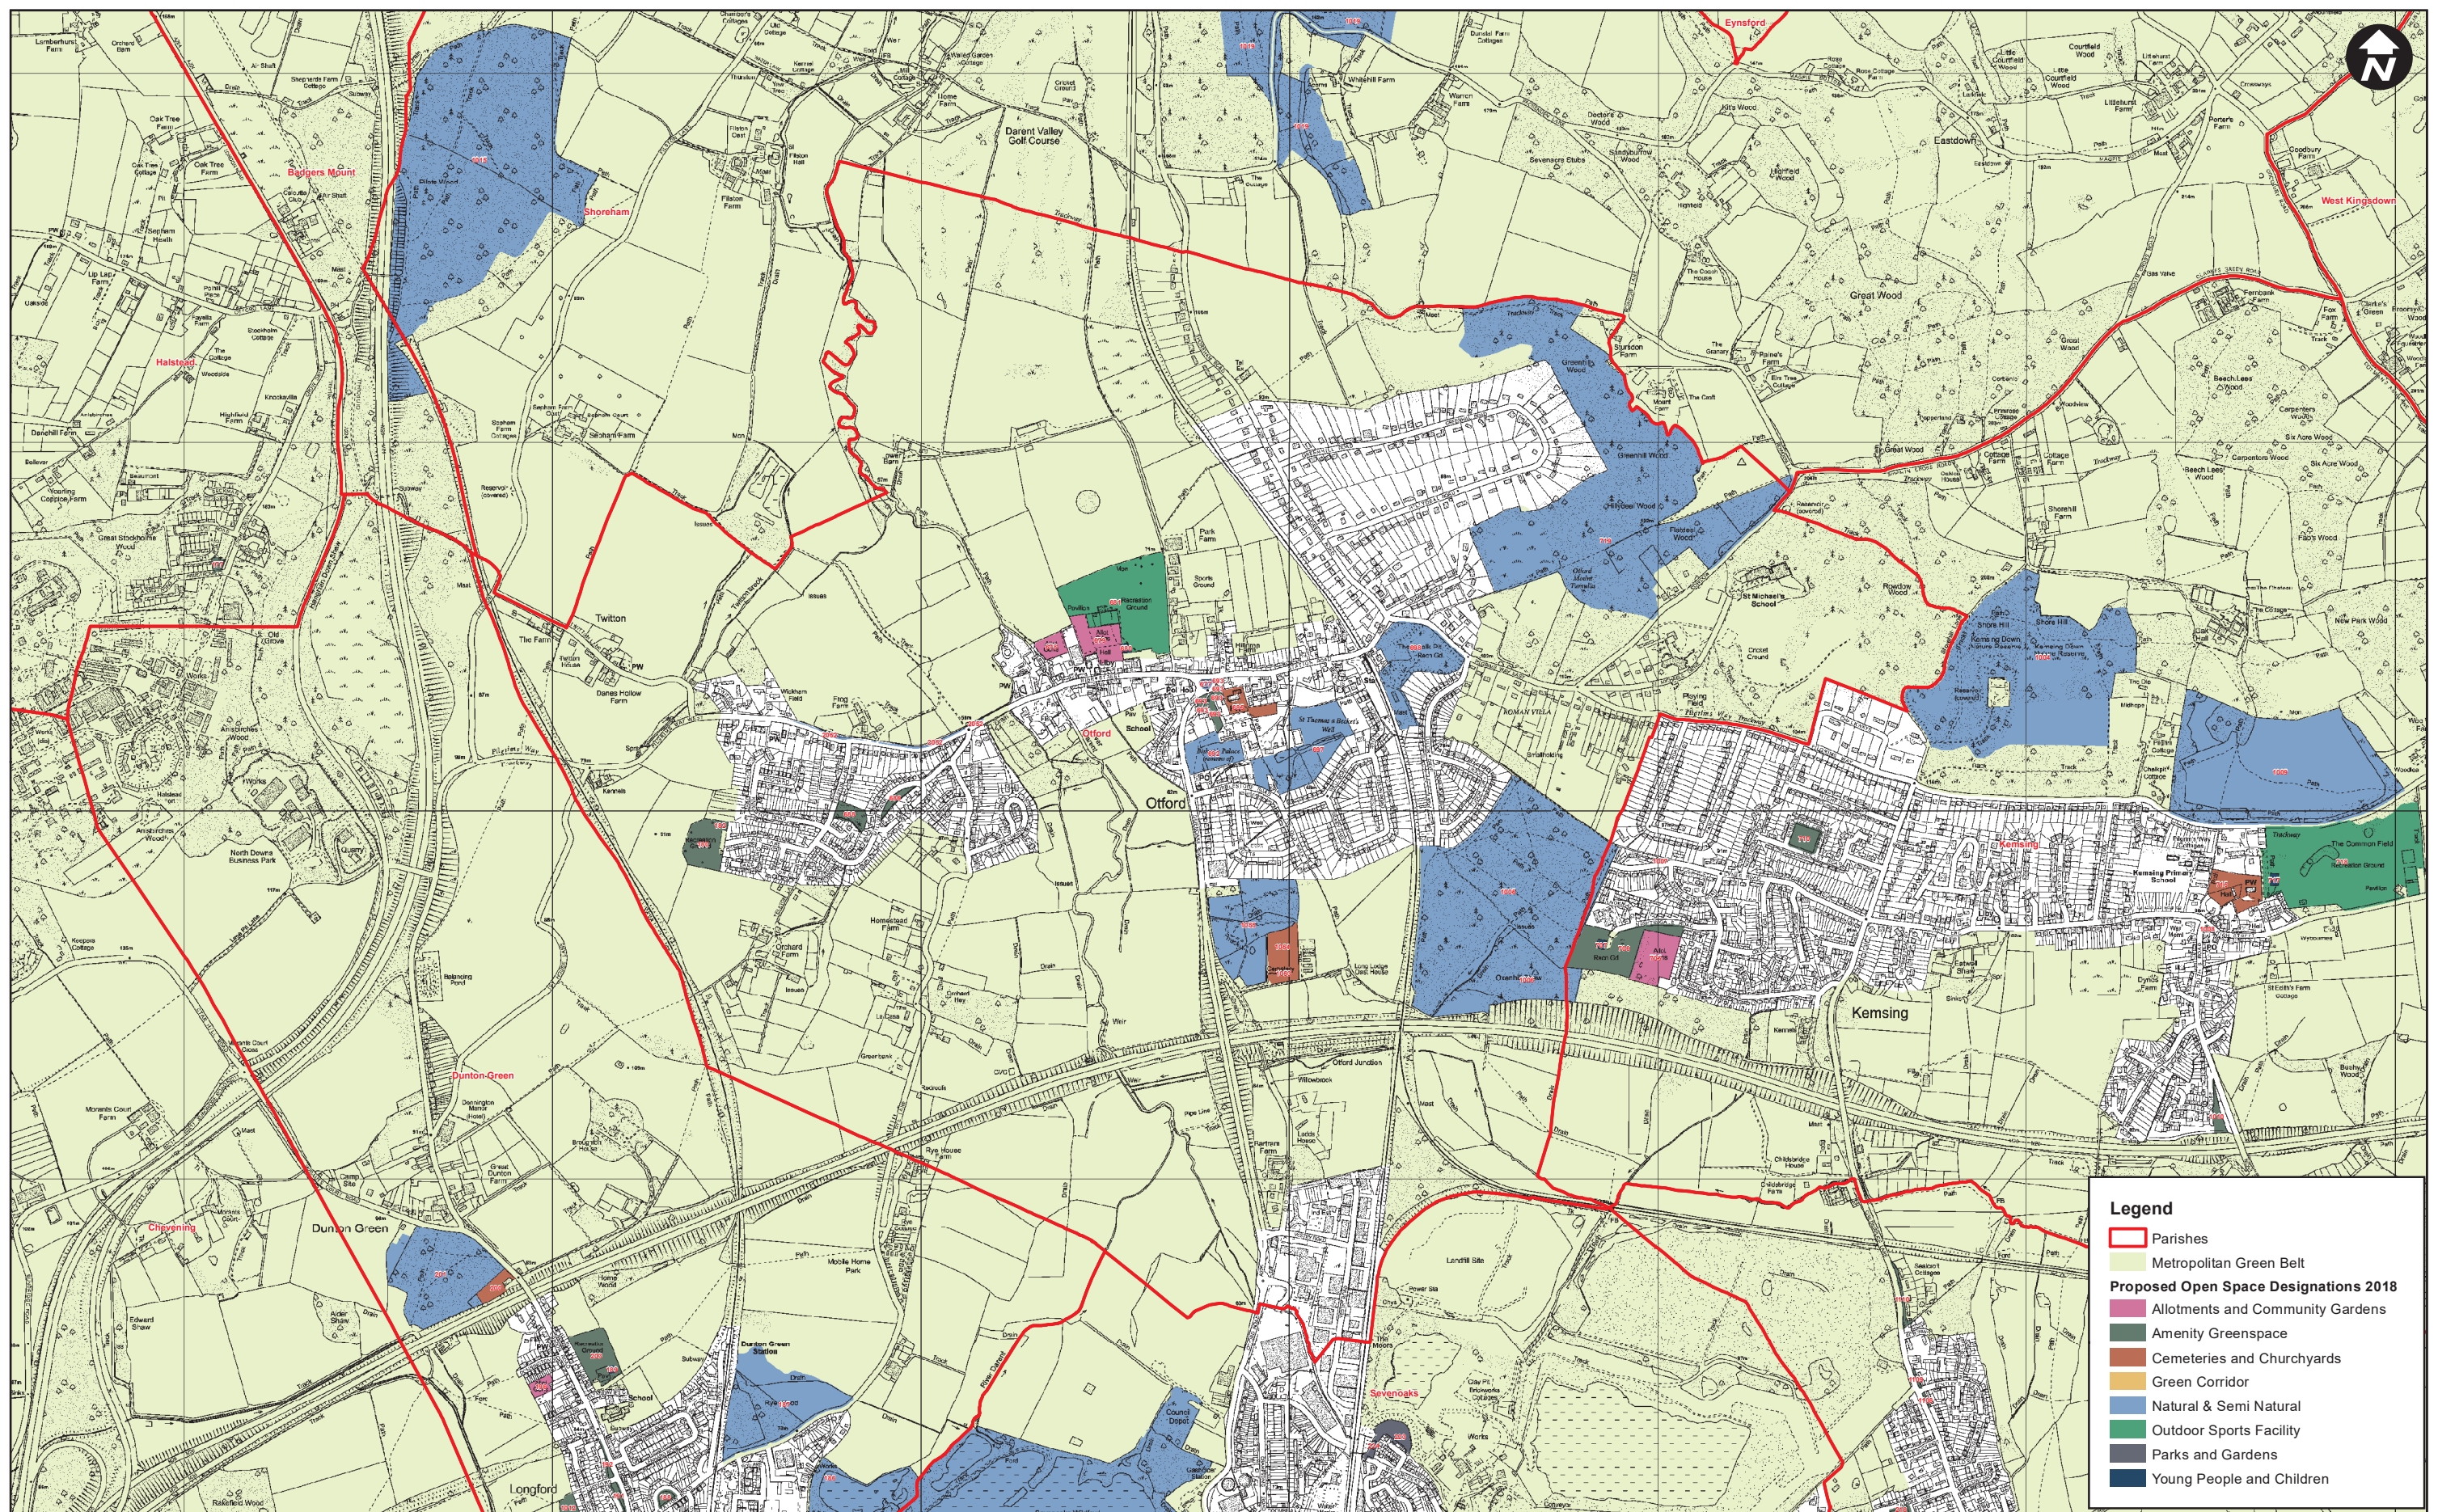

Knockholt

Proposed Open Space Designations 2018

Scale: 1:19,280  
Date: June 2018

© Crown copyright and database rights 2018  
Ordnance Survey 100019428.

Otford

Proposed Open Space Designations 2018

Scale: 1:16,590  
Date: June 2018