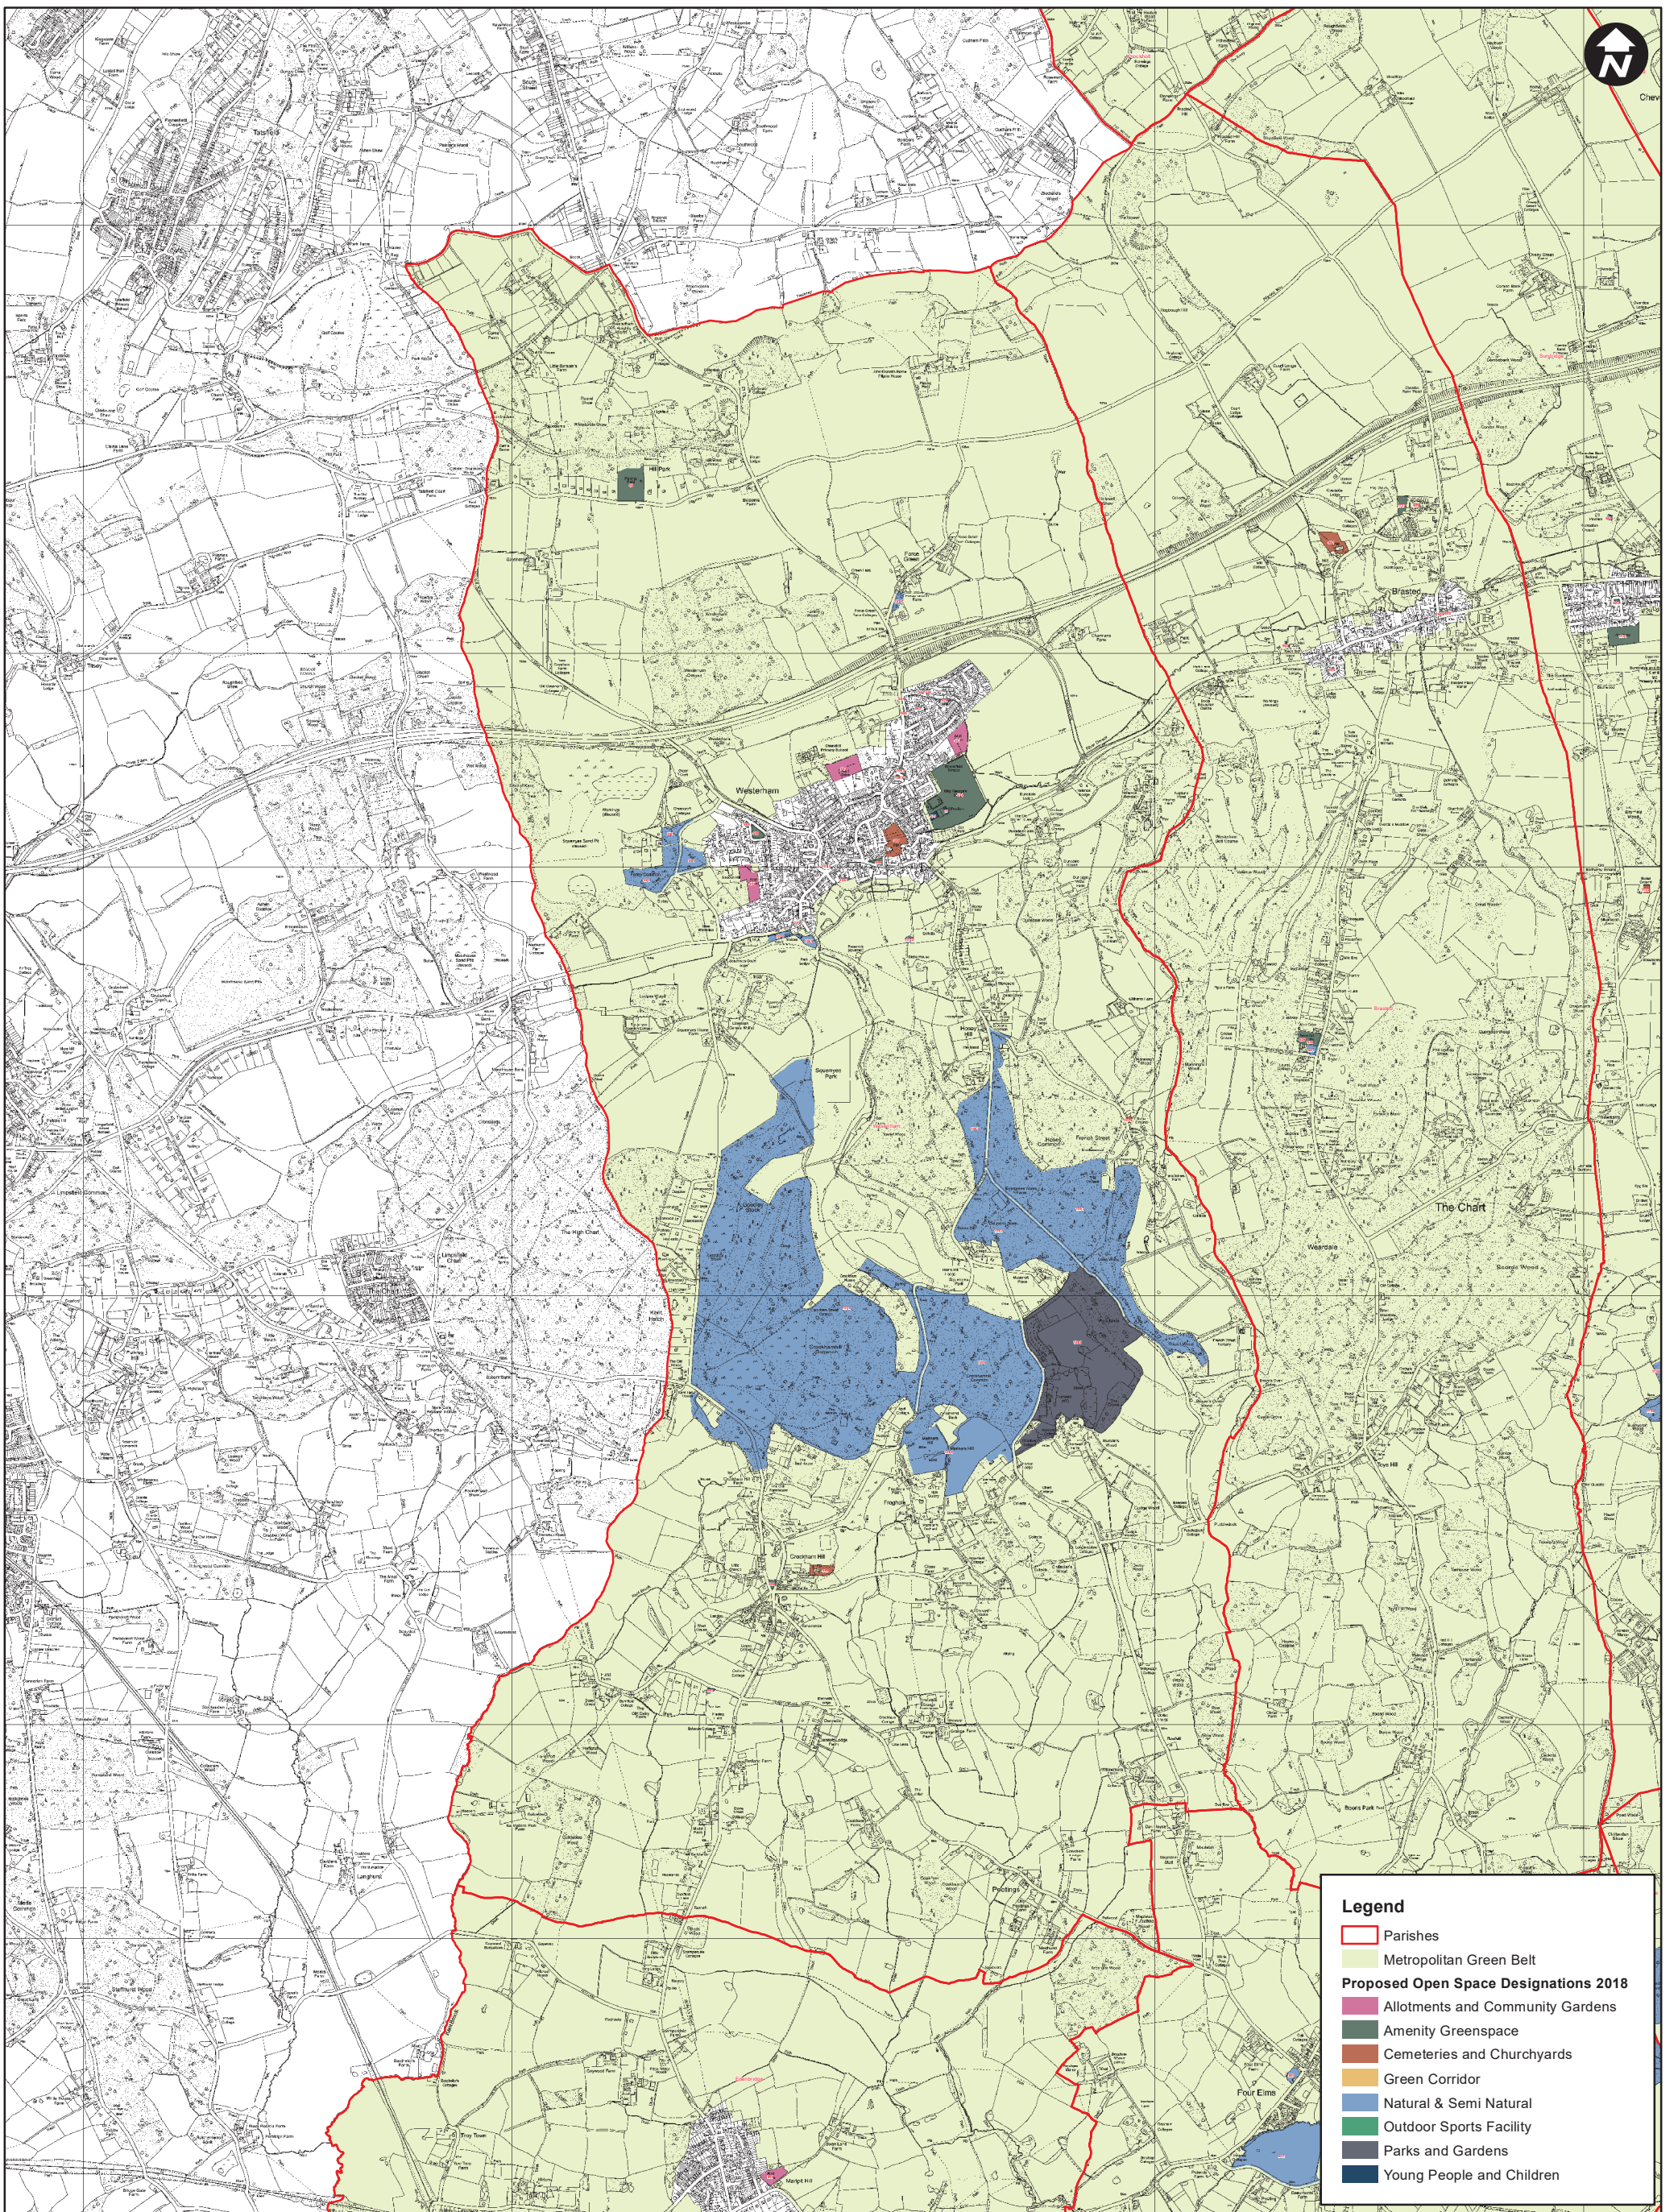

Legend

- Parishes
- Metropolitan Green Belt
- **Proposed Open Space Designations 2018**
- Allotments and Community Gardens
- Amenity Greenspace
- Cemeteries and Churchyards
- Green Corridor
- Natural & Semi Natural
- Outdoor Sports Facility
- Parks and Gardens
- Young People and Children