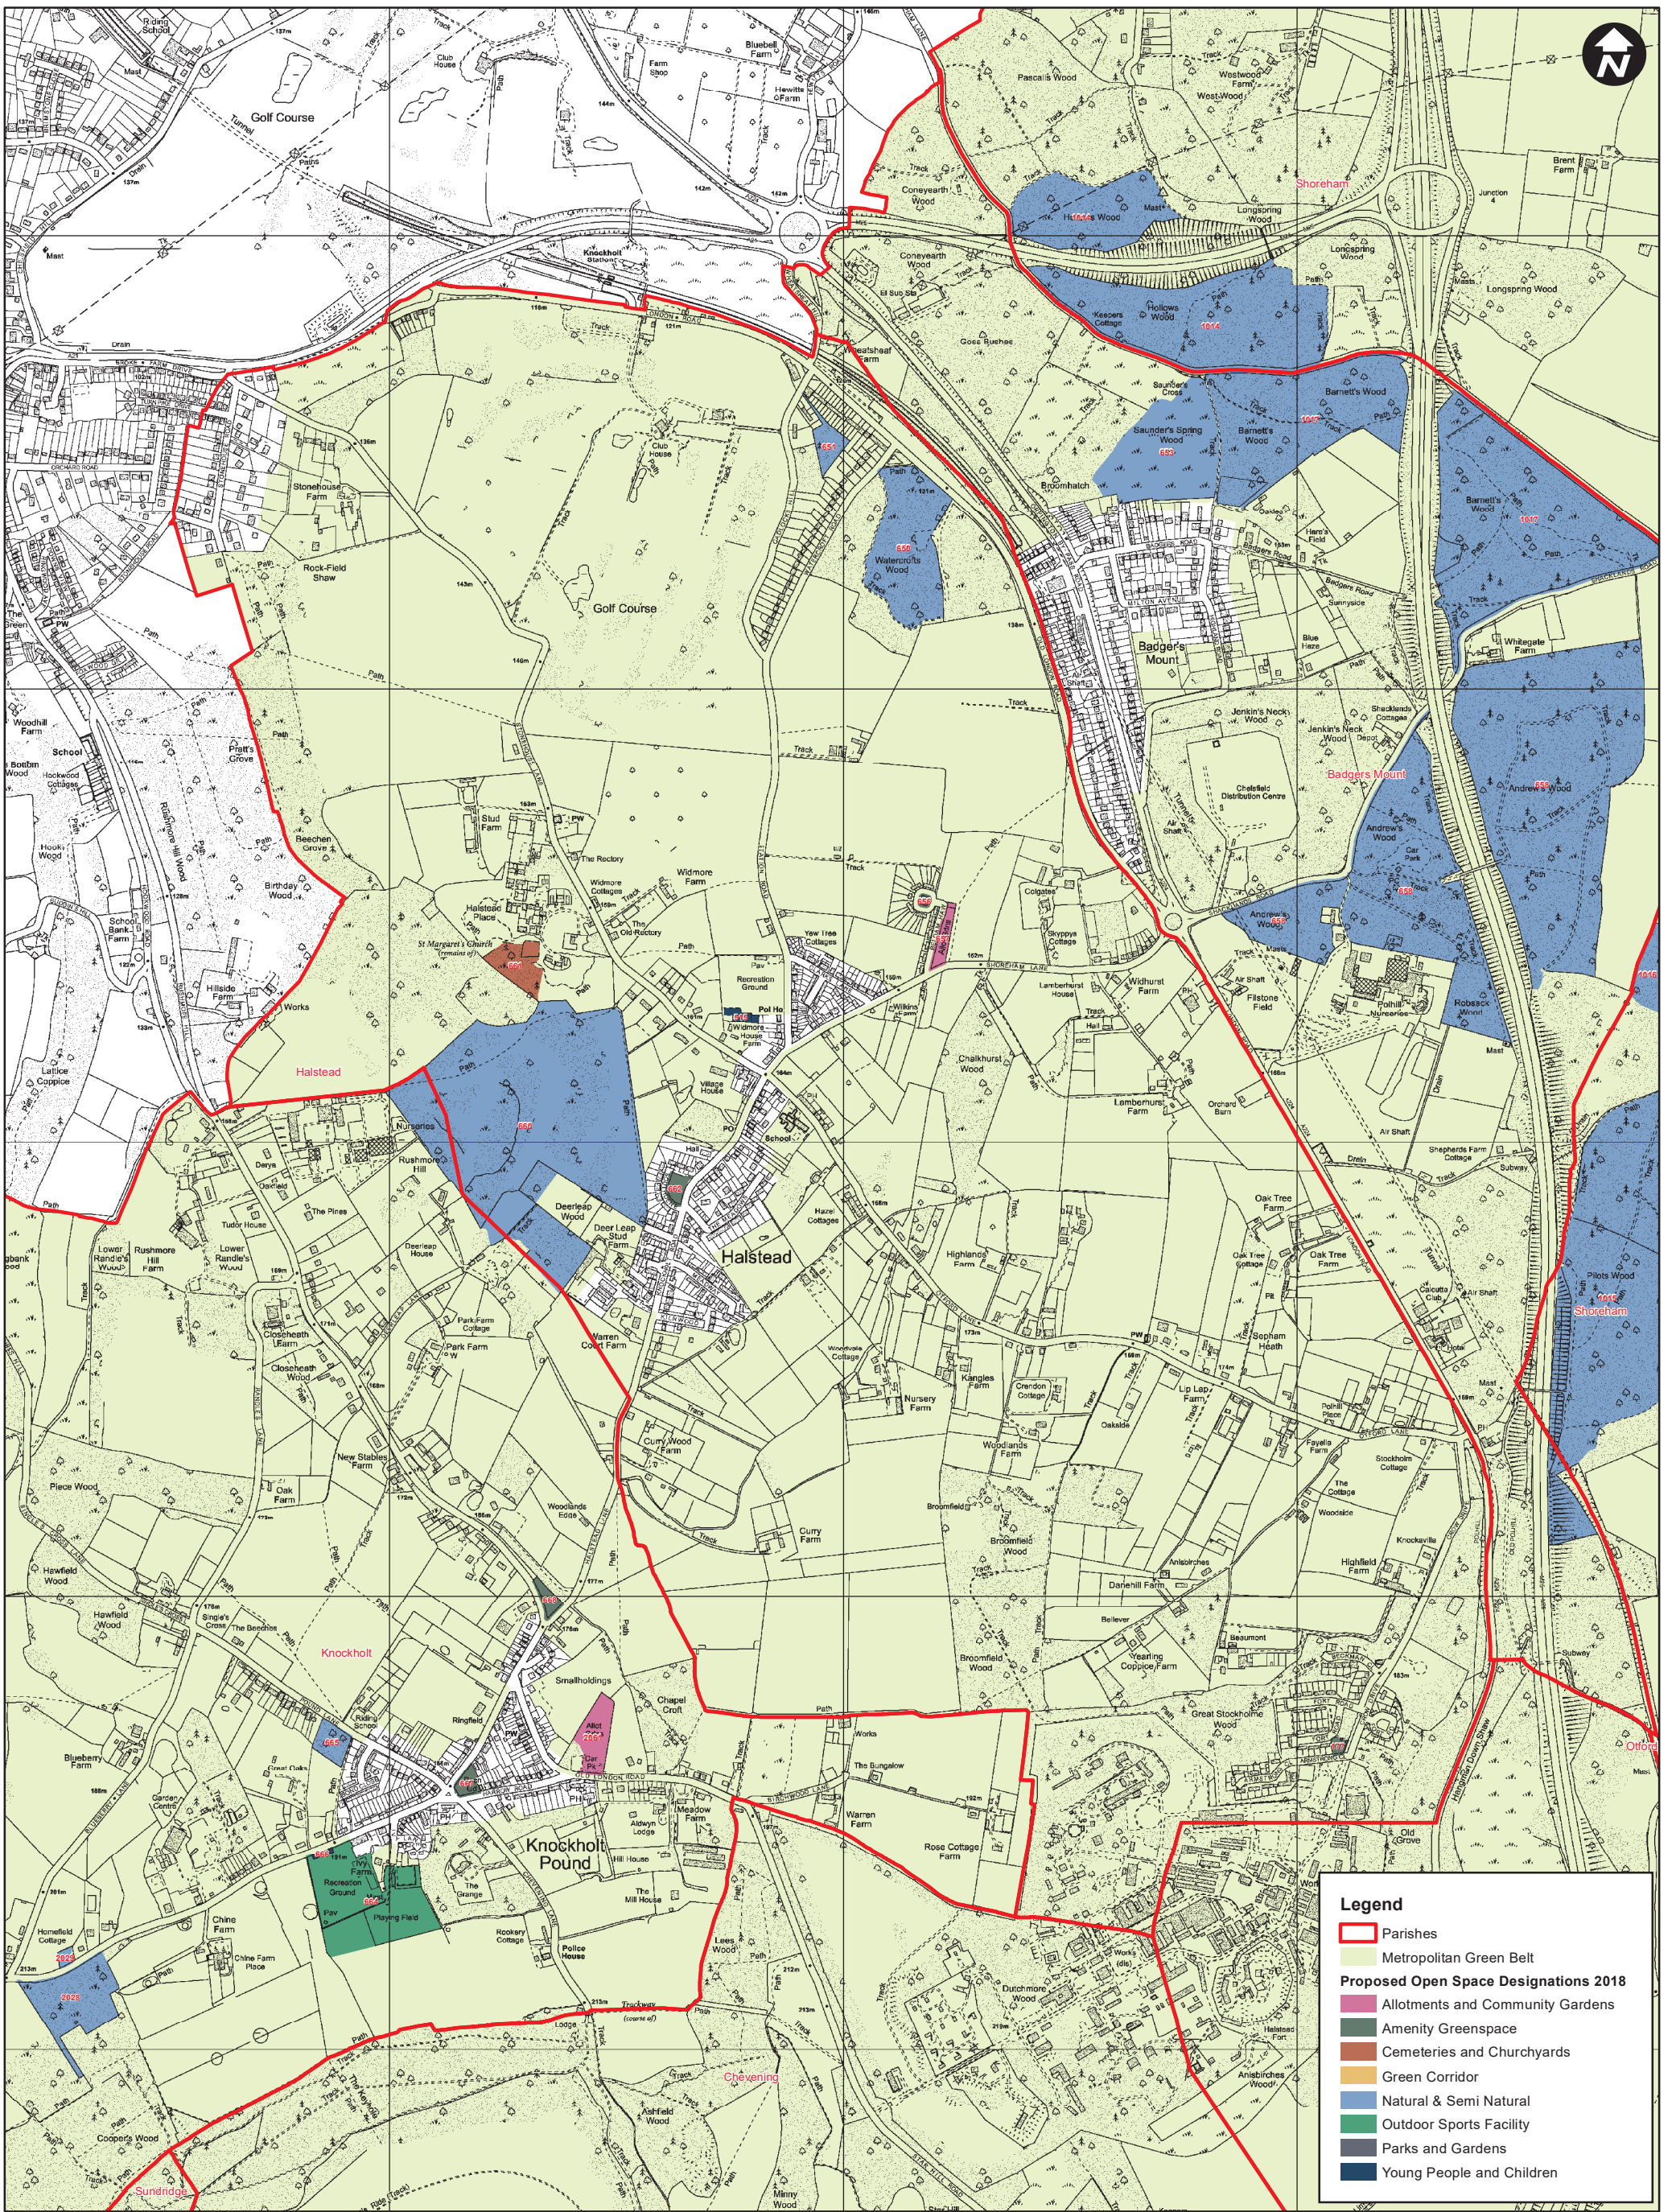

Hextable

Proposed Open Space Designations 2018

Scale: 1:9,000  
Date: June 2018

© Crown copyright and database rights 2018  
Ordnance Survey 100019428.

Produced by the GIS Team, Sevenoaks District Council