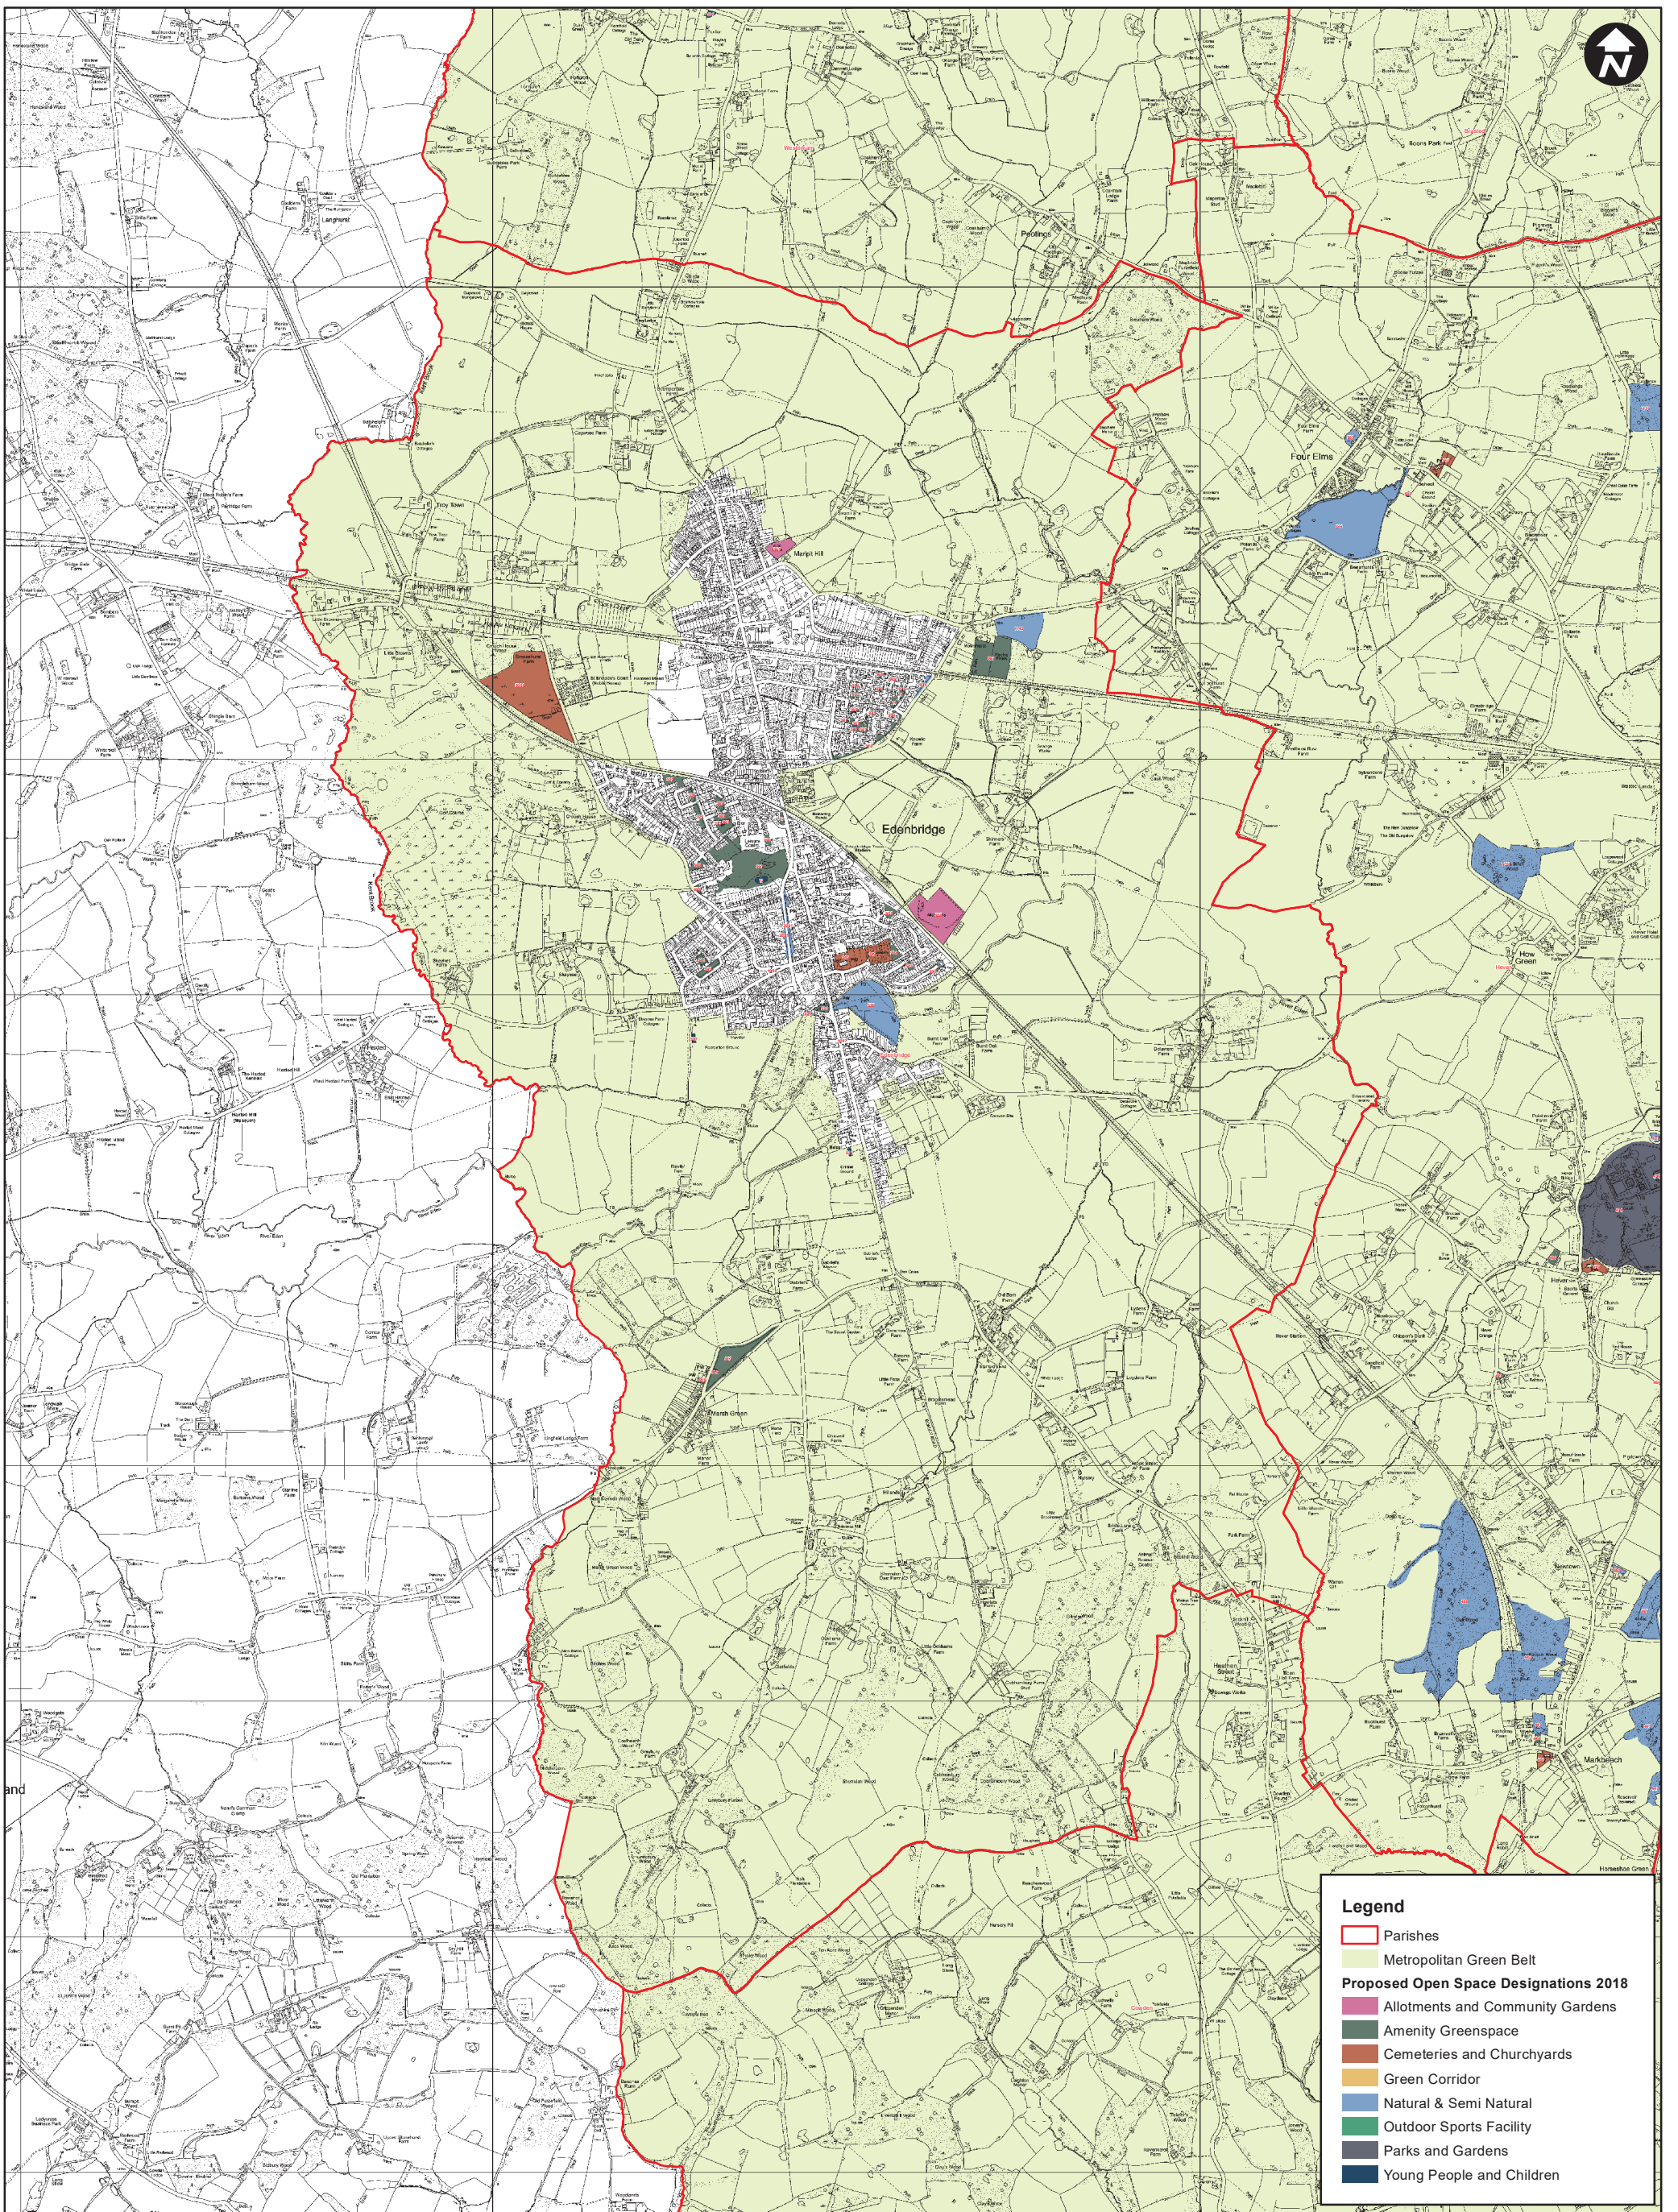

Cowden

Proposed Open Space Designations 2018

Scale: 1:19,310  
Date: June 2018

© Crown copyright and database rights 2018  
Ordnance Survey 100019428.

**Legend**

- Parishes
- Metropolitan Green Belt
- Proposed Open Space Designations 2018**
- Allotments and Community Gardens
- Amenity Greenspace
- Cemeteries and Churchyards
- Green Corridor
- Natural & Semi Natural
- Outdoor Sports Facility
- Parks and Gardens
- Young People and Children