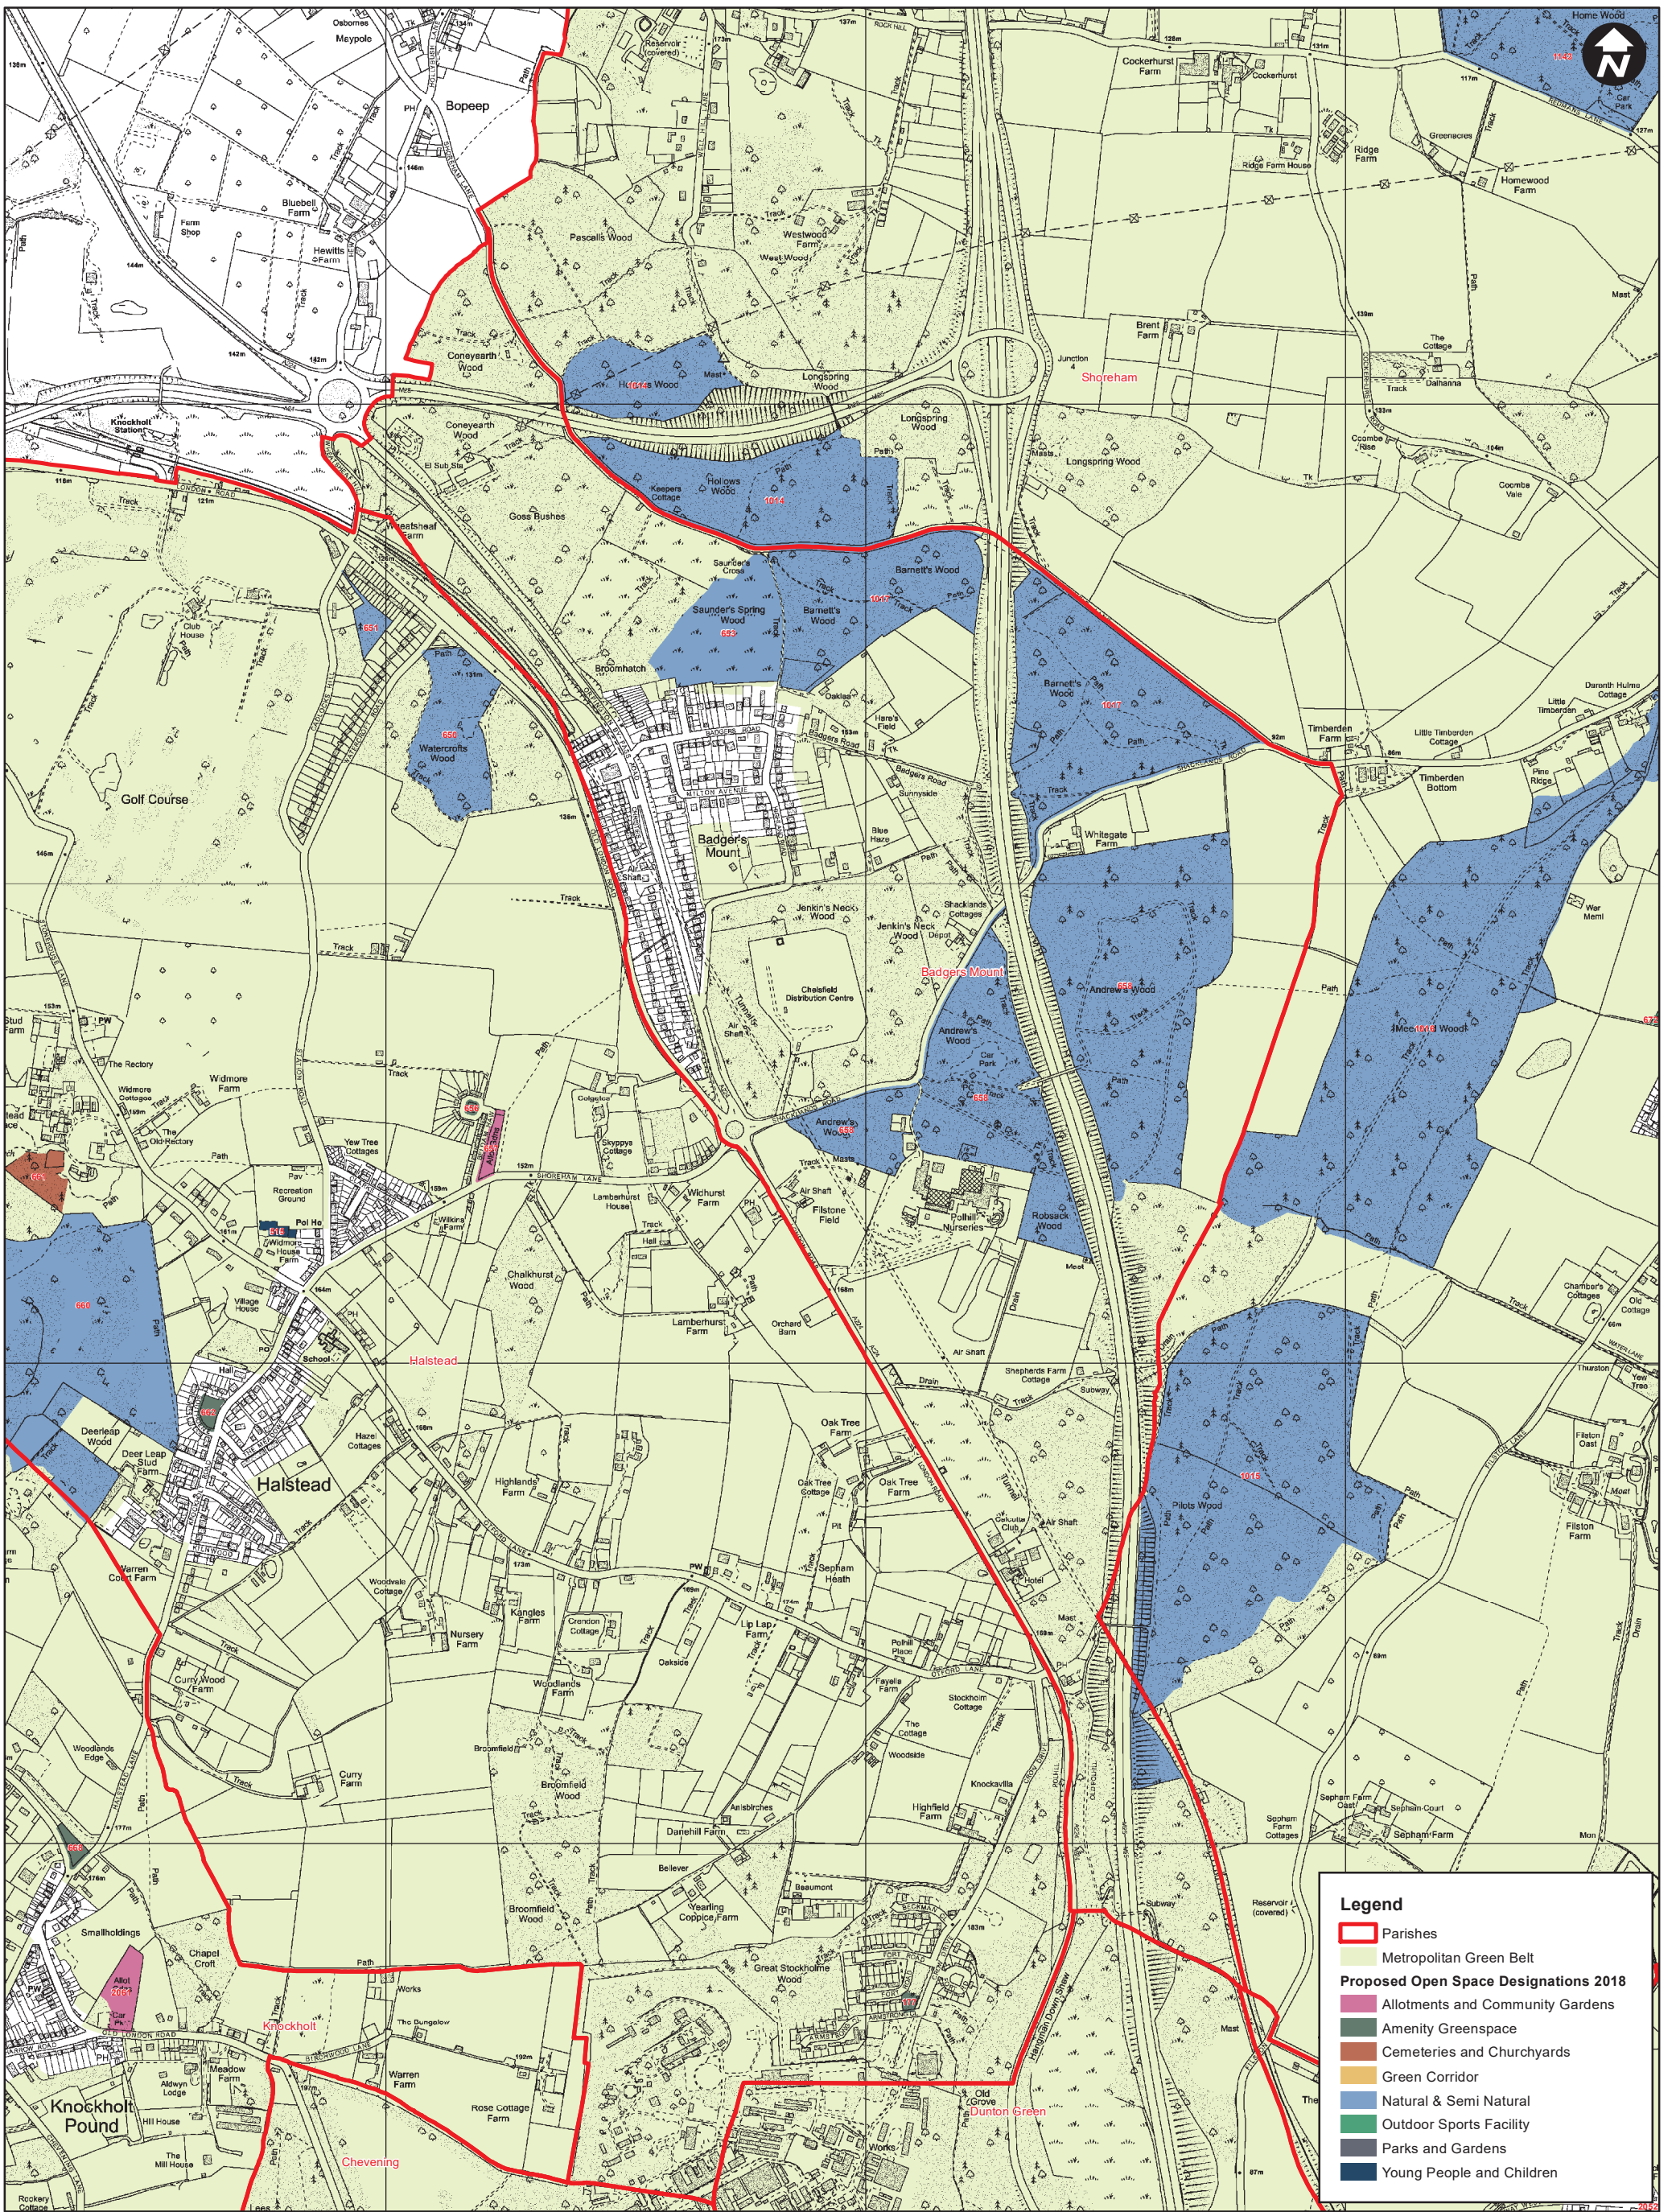

Badgers Mount

Proposed Open Space Designations 2018

Scale: 1:12,680
Date: June 2018