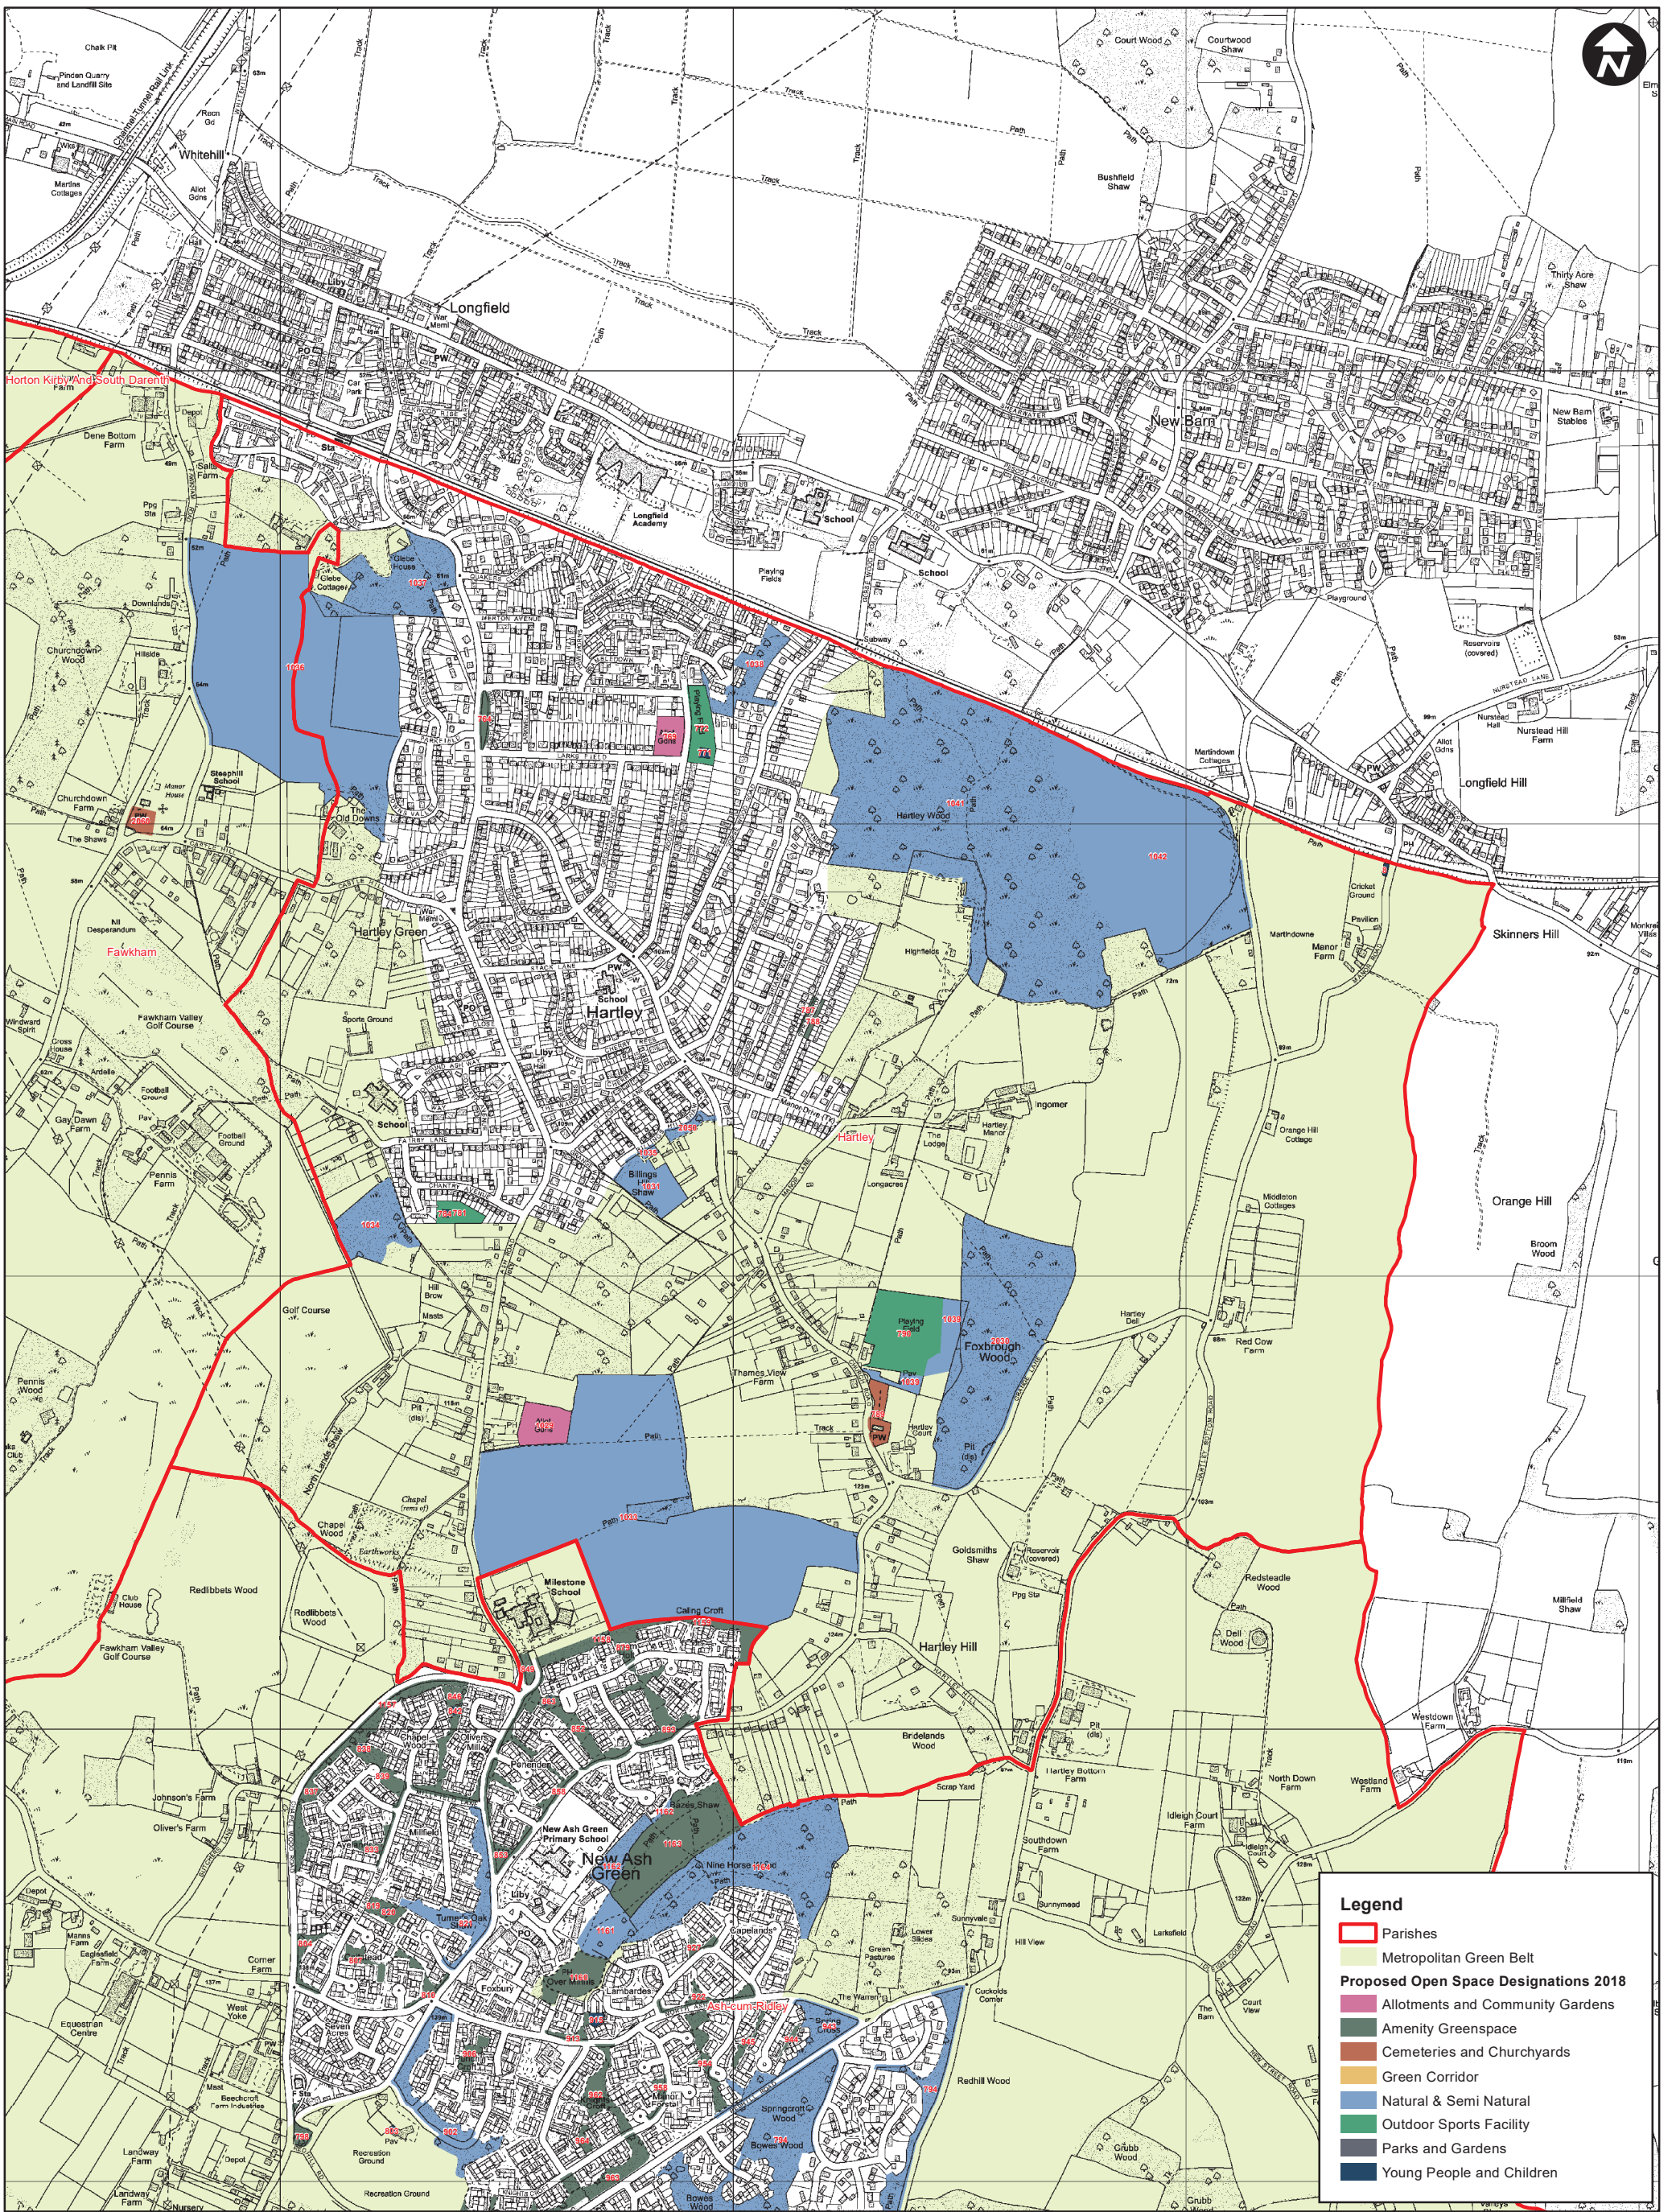

Hextable

Proposed Open Space Designations 2018

Scale: 1:9,000  
Date: June 2018

© Crown copyright and database rights 2018  
Ordnance Survey 100019428.

Produced by the GIS Team, Sevenoaks District Council